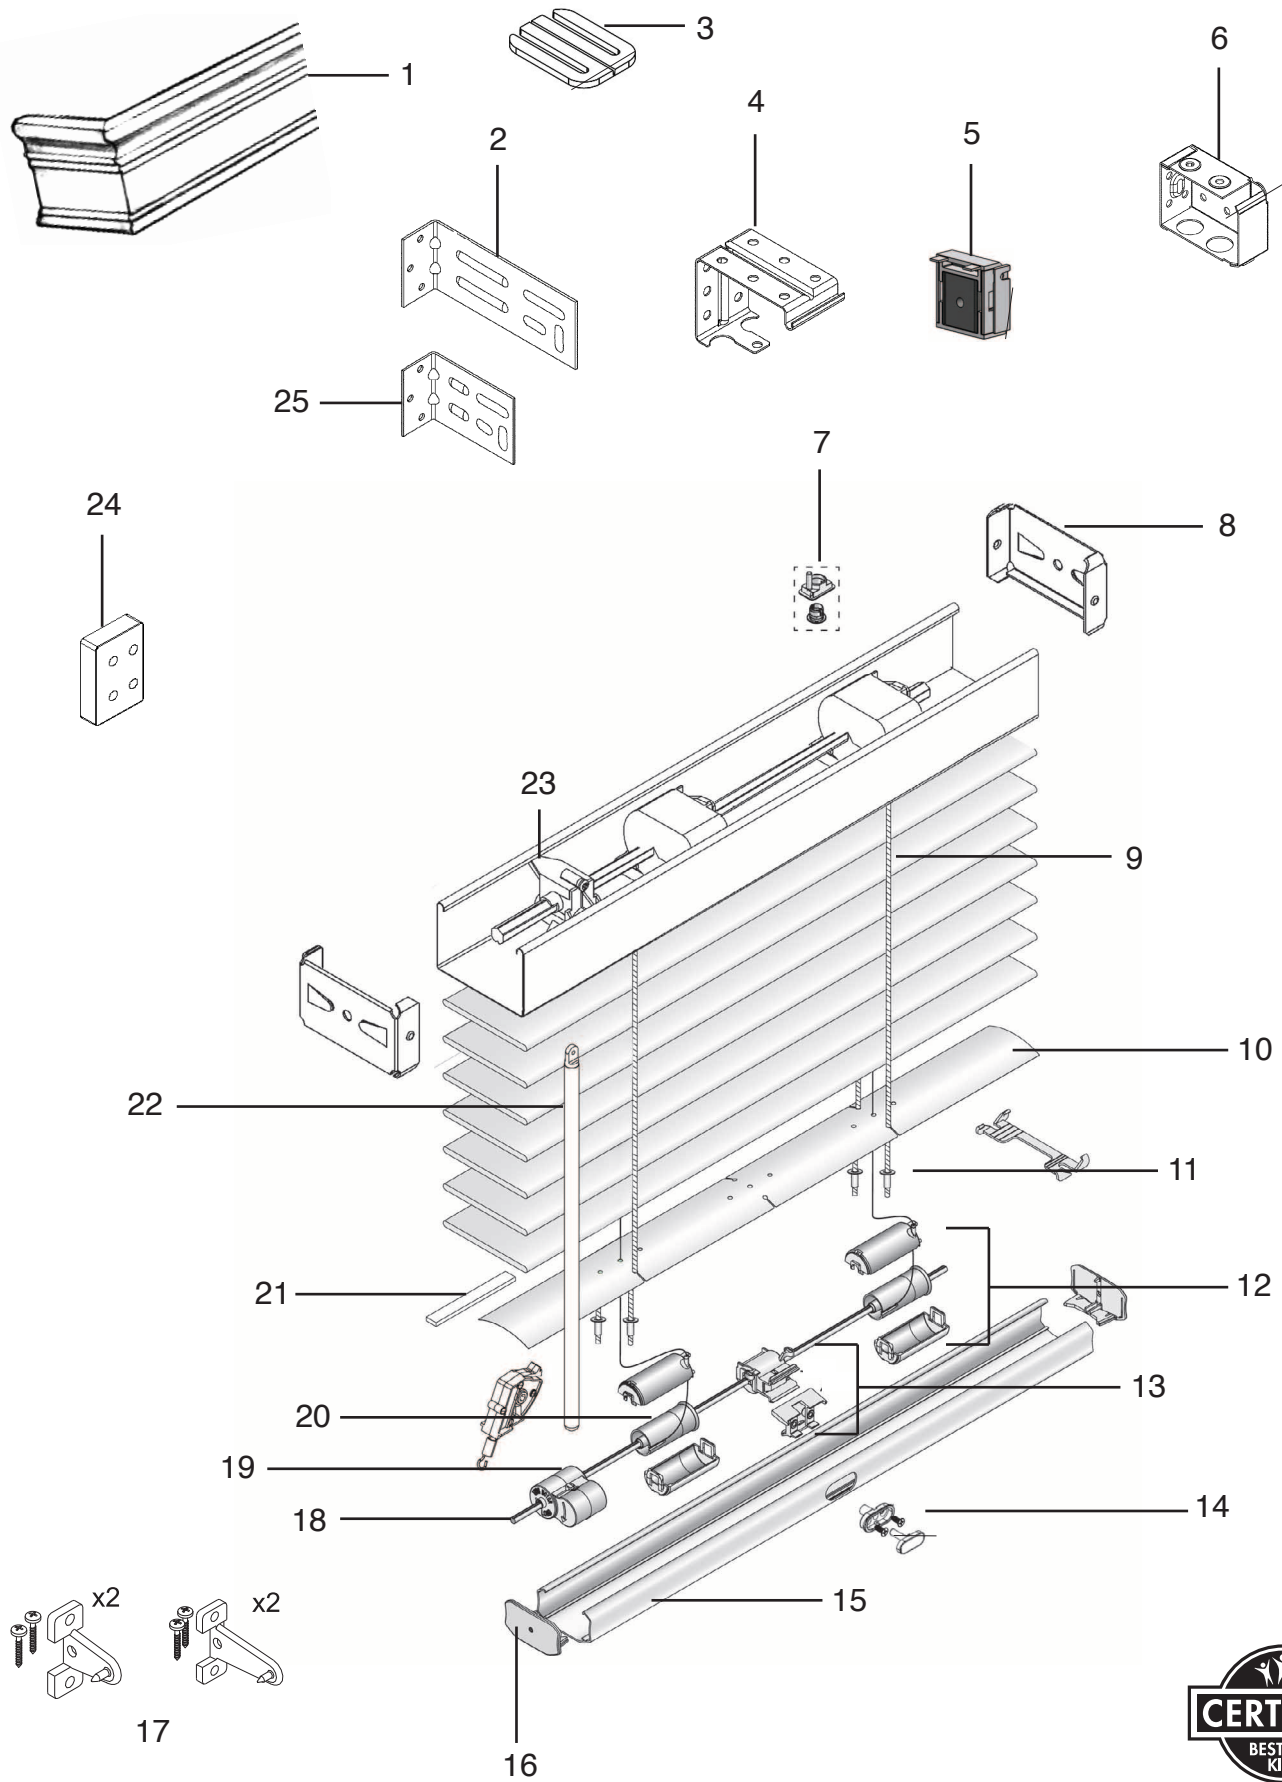

CONTROL CHARTS – CORDLESS LIFT SYSTEM

---

## PRODUCT COMPONENTS – CORDLESS LIFT SYSTEM

---

1. Valance
2. Center Support Bracket  
1 Pack (Part #KIT-INTSUP-1PK)  
2 Pack (Part #KIT-INTSUP-2PK)  
(Not required on every blind)
3. Bracket Shim  
2 Pack (Part #KIT-SHIM-2PK)  
3 Pack (Part #KIT-SHIM-3PK)  
(Not required on every blind)
4. Magnetic Valance Clip  
2 Pack (Part #KIT-MAGCLIP-2PK)  
3 Pack (Part #KIT-MAGCLIP-3PK)
5. Motor Set  
Gray (Part #1010231)  
Beige (Part # 1010234)  
Black (Part # 1010230)  
Natural (Part # 1010233)  
Red (Part # 1010232)
6. Installation Bracket (Part #KIT-8COLOR)
7. Metal Clamp (Part #7300139000)
8. Pre-installed Cordless Transmission  
Clear (Part #7300185001)  
Beige (Part #7300221001)
9. Hold-down Bracket Set  
White (Part #KIT-HOLDBRKTWT)  
Zinc (Part #KIT-HOLDBRKTZC)  
(Not required on every blind)
10. Hold-down Pin (Part #12-70-3009)
11. Lift and Tilt Roll Assembly
12. Handle (Part #7300134000)
13. Bottomrail
14. Braided Ladder
15. Tilt Wands  
Refer to last page for all options  
  
Clear Wands  
60" - (Part#1030286)  
72" - (Part#1030287)  
84" - (Part#1030288)
16. Wood Slat
17. End Stiffener (Part #5003655000S)
18. Slim Design Headrail
19. Short Extension Brackets  
2 Pack (Part #KIT4380)  
3 Pack (Part #KIT4381)  
(Not required on every blind)
20. Long Extension Brackets  
2 Pack (Part #KIT4382)  
3 Pack (Part #KIT4383)  
(Not required on every blind)
21. Tilter  
2" (Part# 1029366)  
2-3/8" (Part# 1030638)

**PRODUCT COMPONENTS – CORDLESS LIFT & LOCK™ SYSTEM**

\*when ordered with wand tilt

---