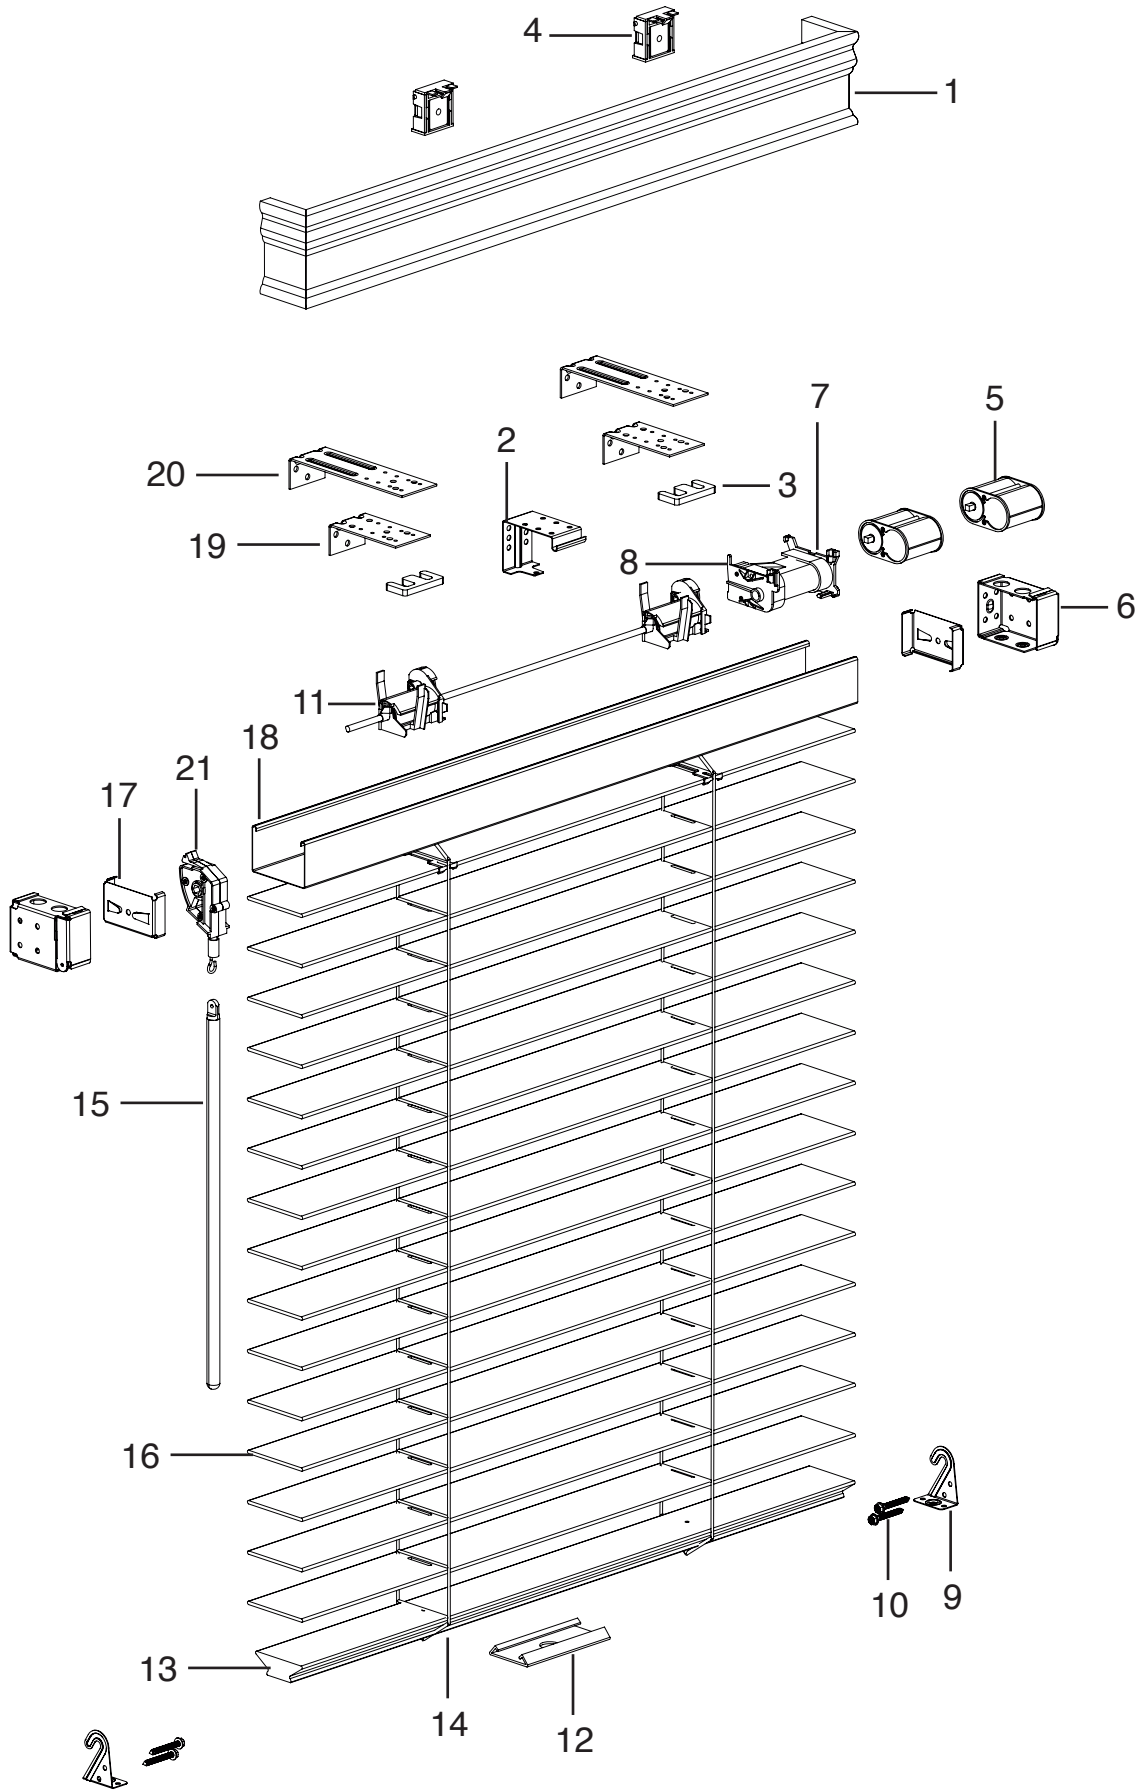

CONTROL CHARTS – CORDLESS LIFT SYSTEM