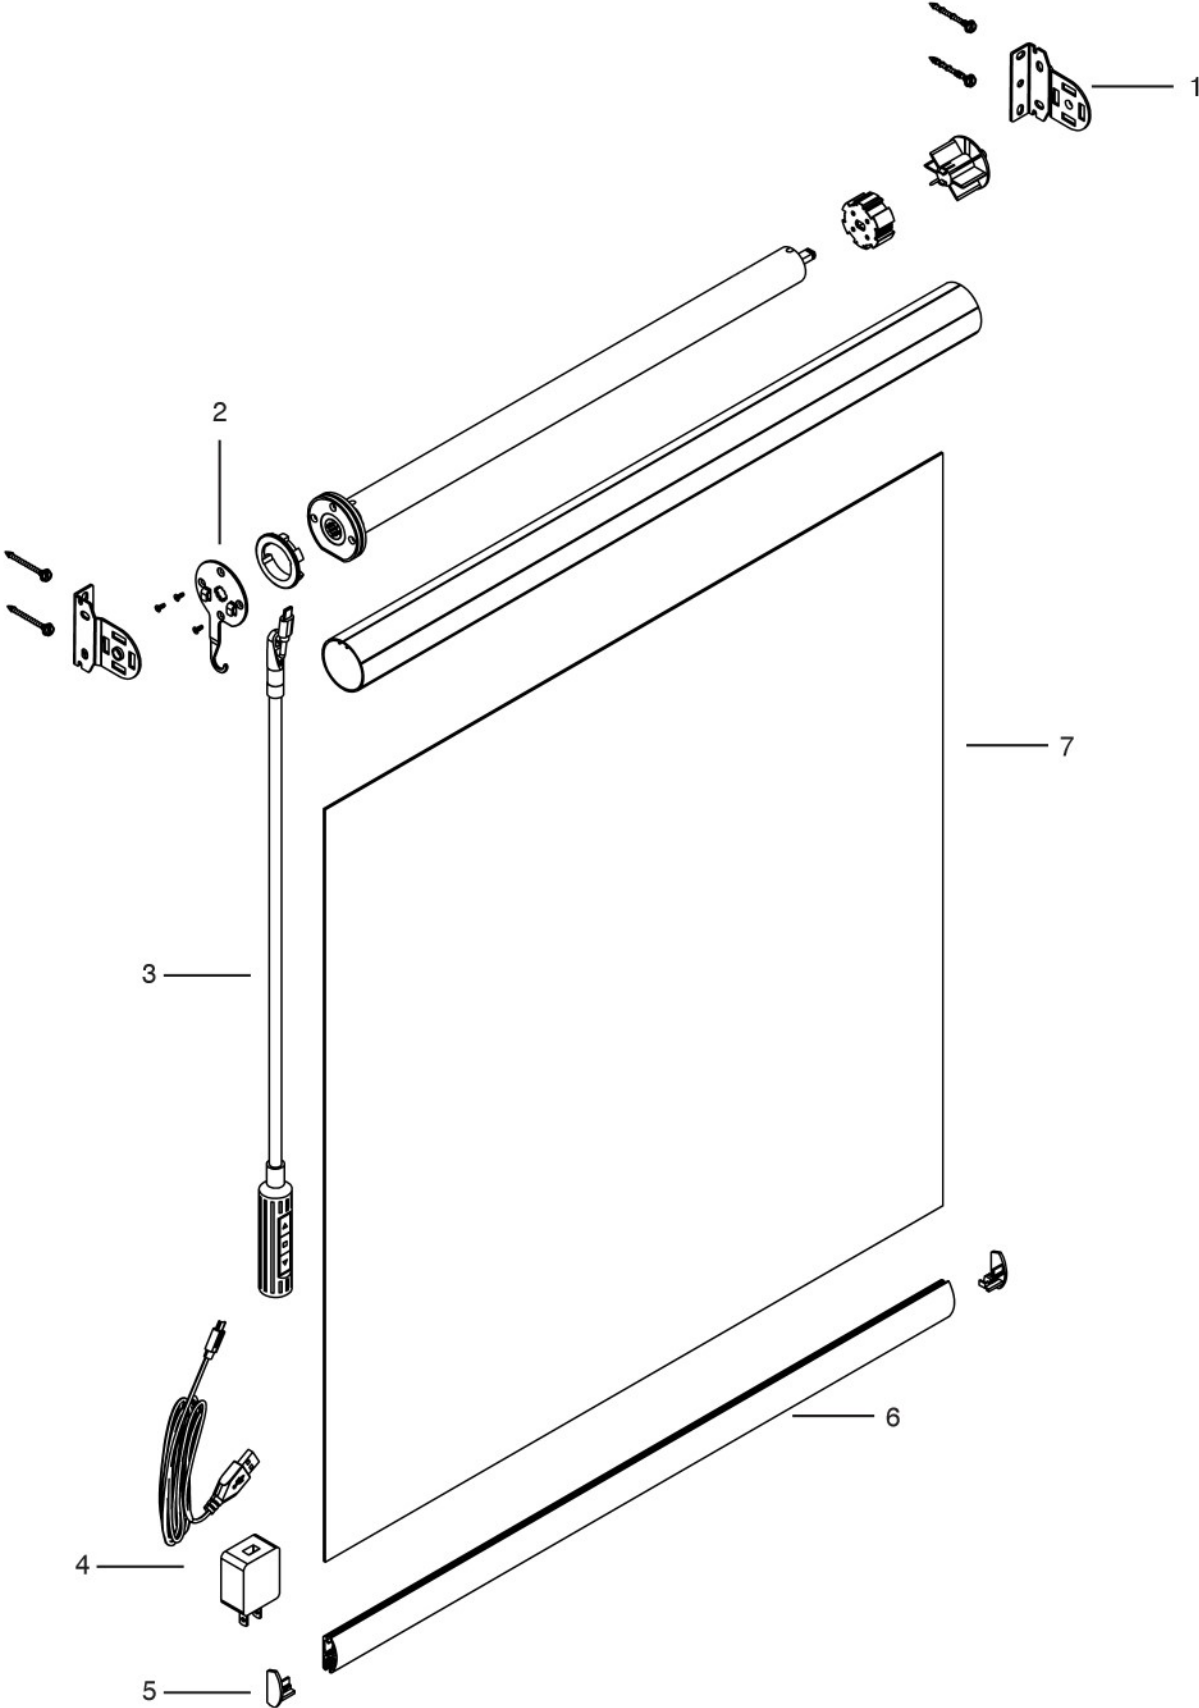

PRODUCT COMPONENTS – POWERWAND (NO TOP TREATMENT)