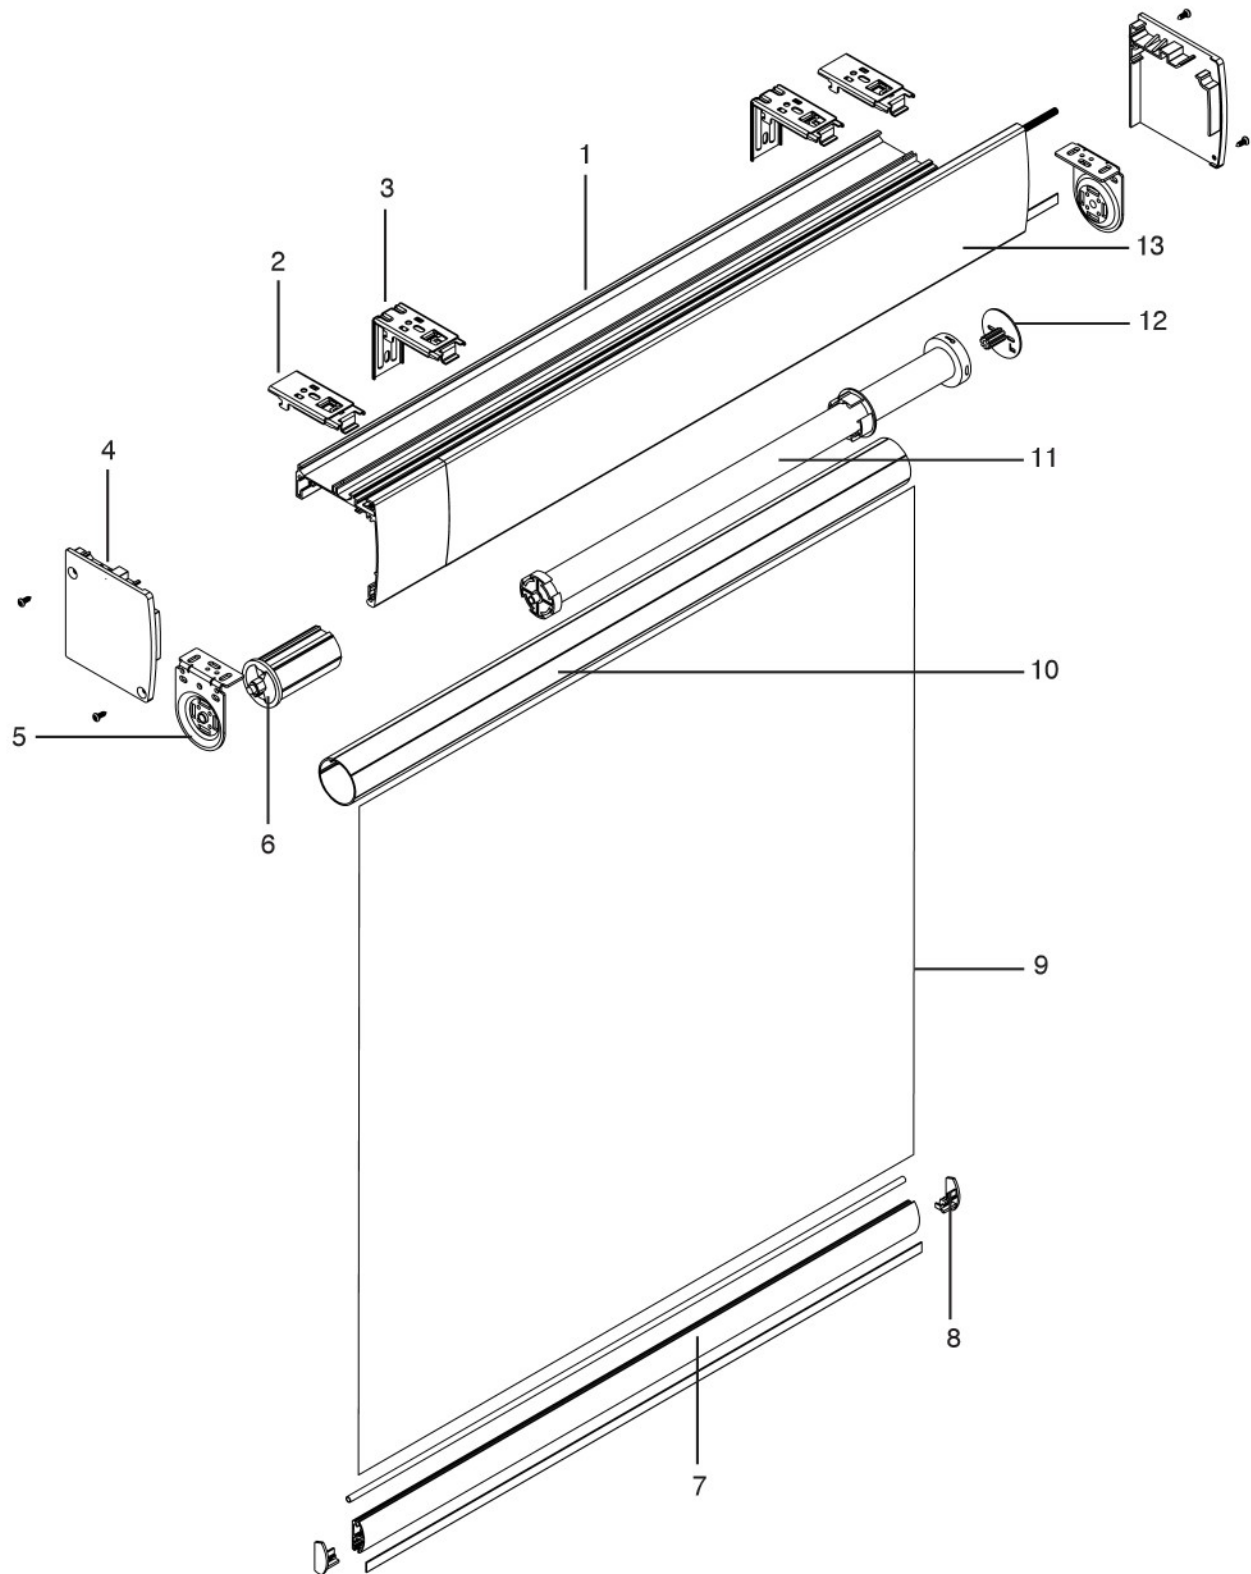

PRODUCT COMPONENTS – SOMFY WITH SQUARE CASSETTE