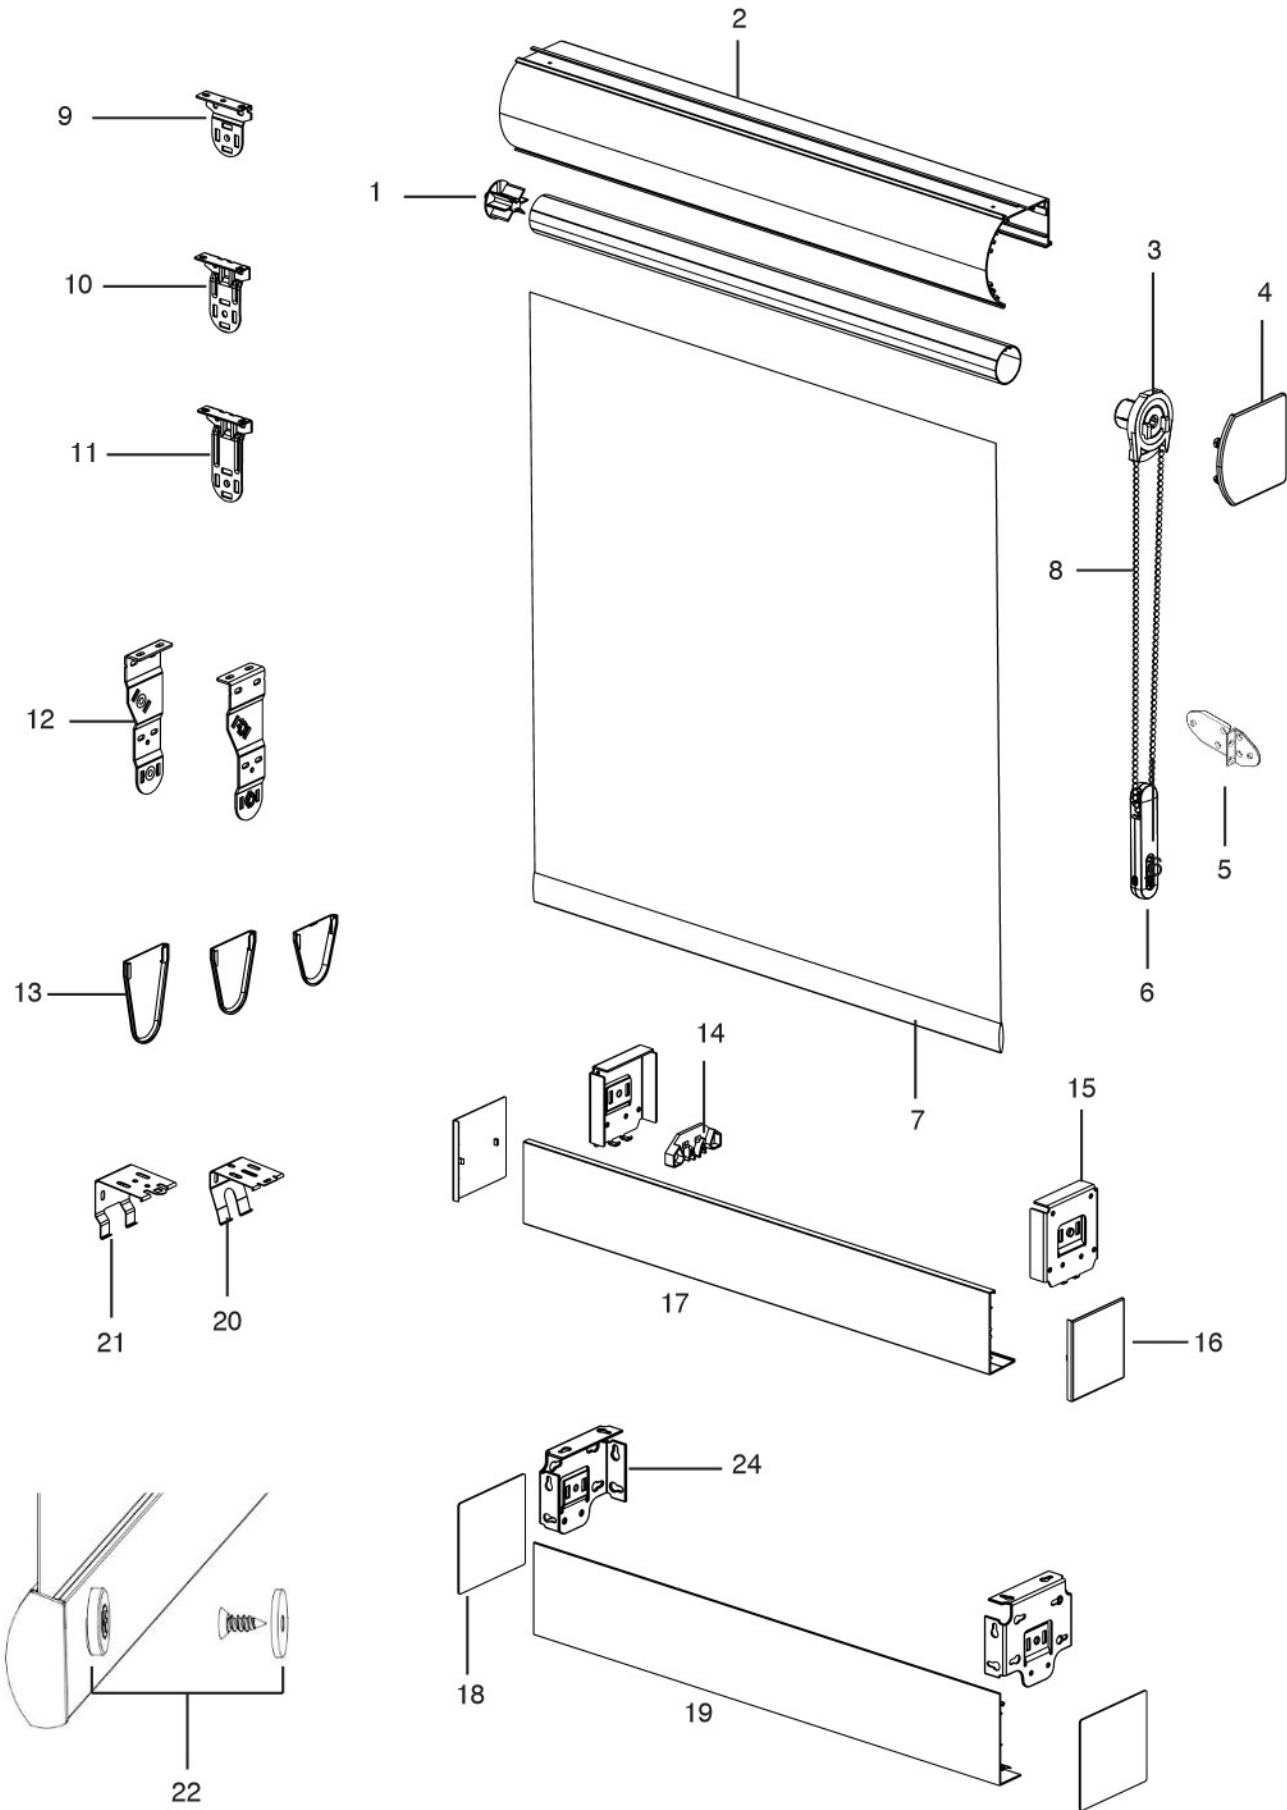

PRODUCT COMPONENTS – CONTINUOUS LOOP CONTROL

CASSETTE VALANCE & FASCIA OPTION