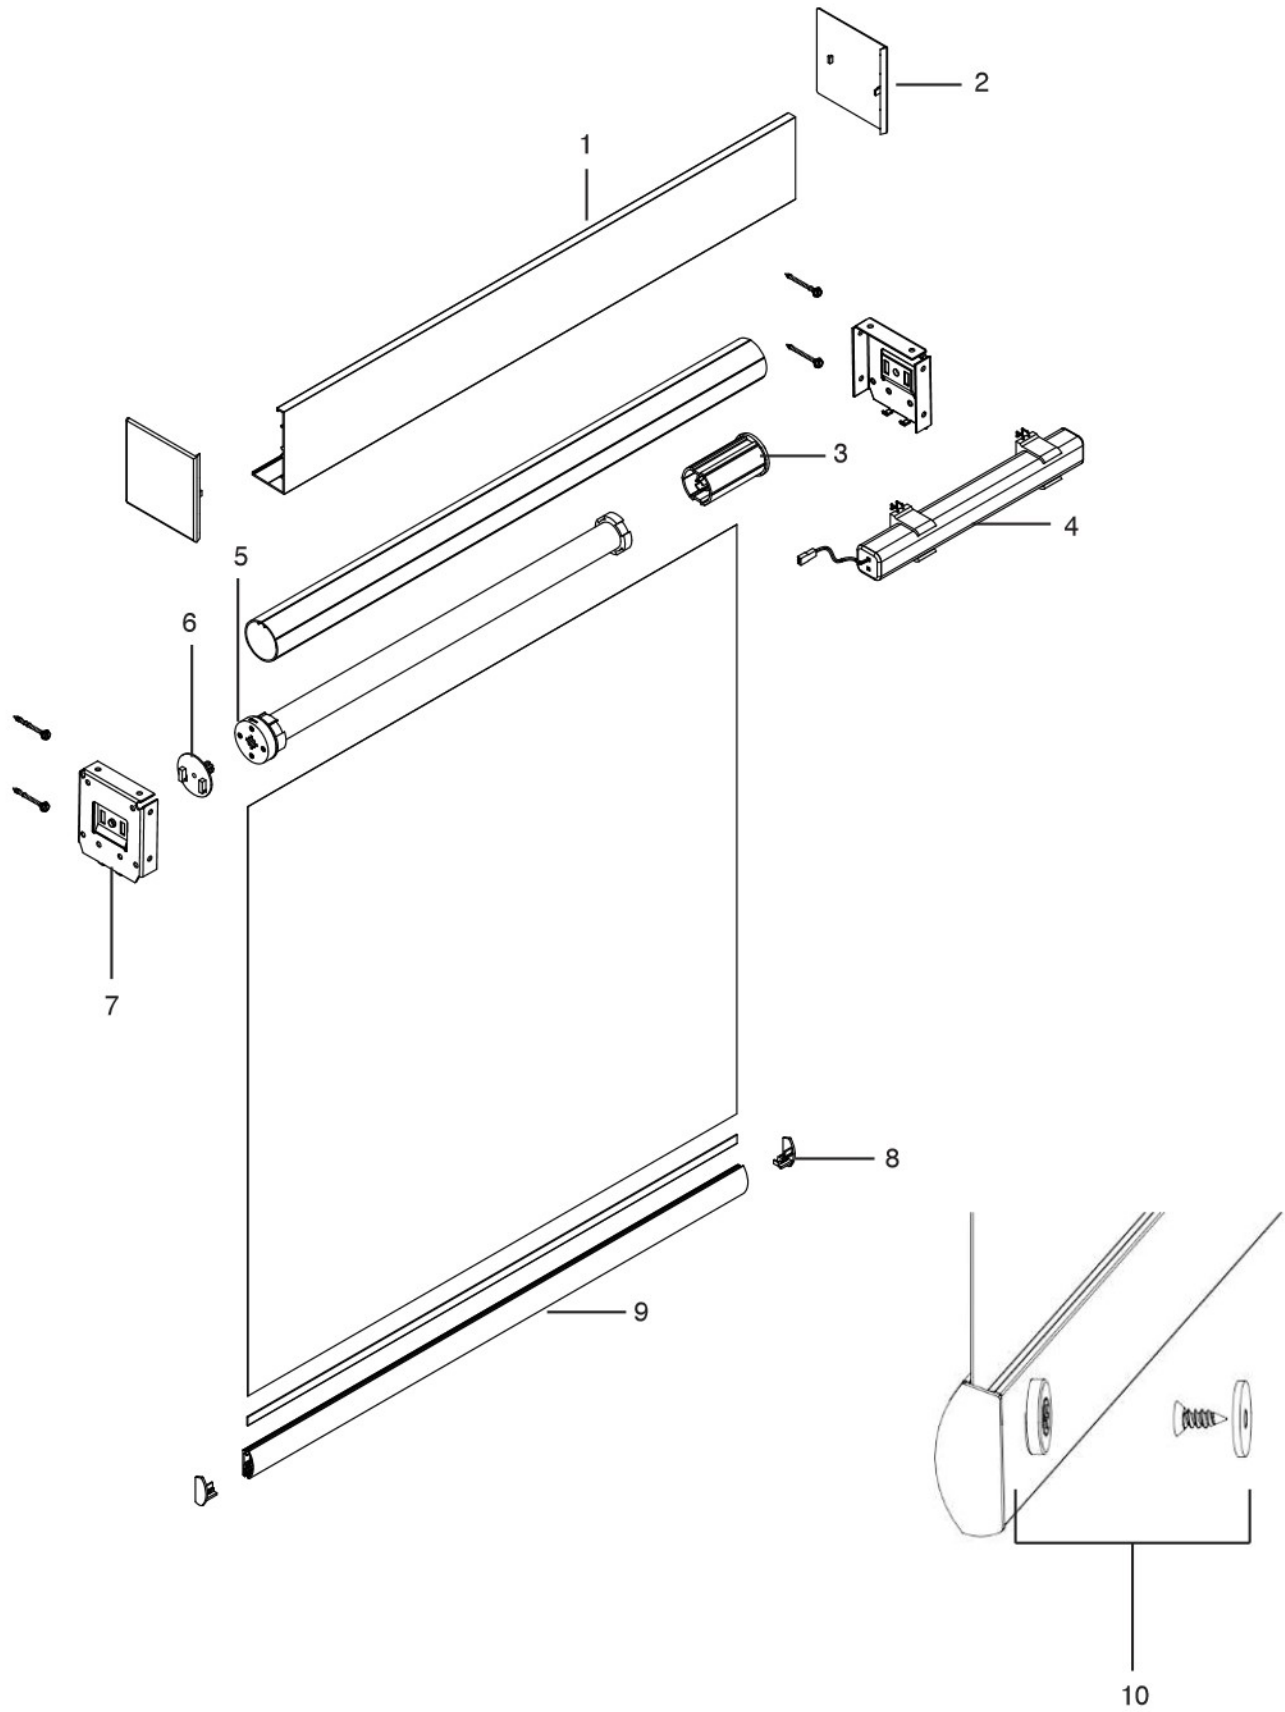

PRODUCT COMPONENTS – BLISS WITH FASCIA