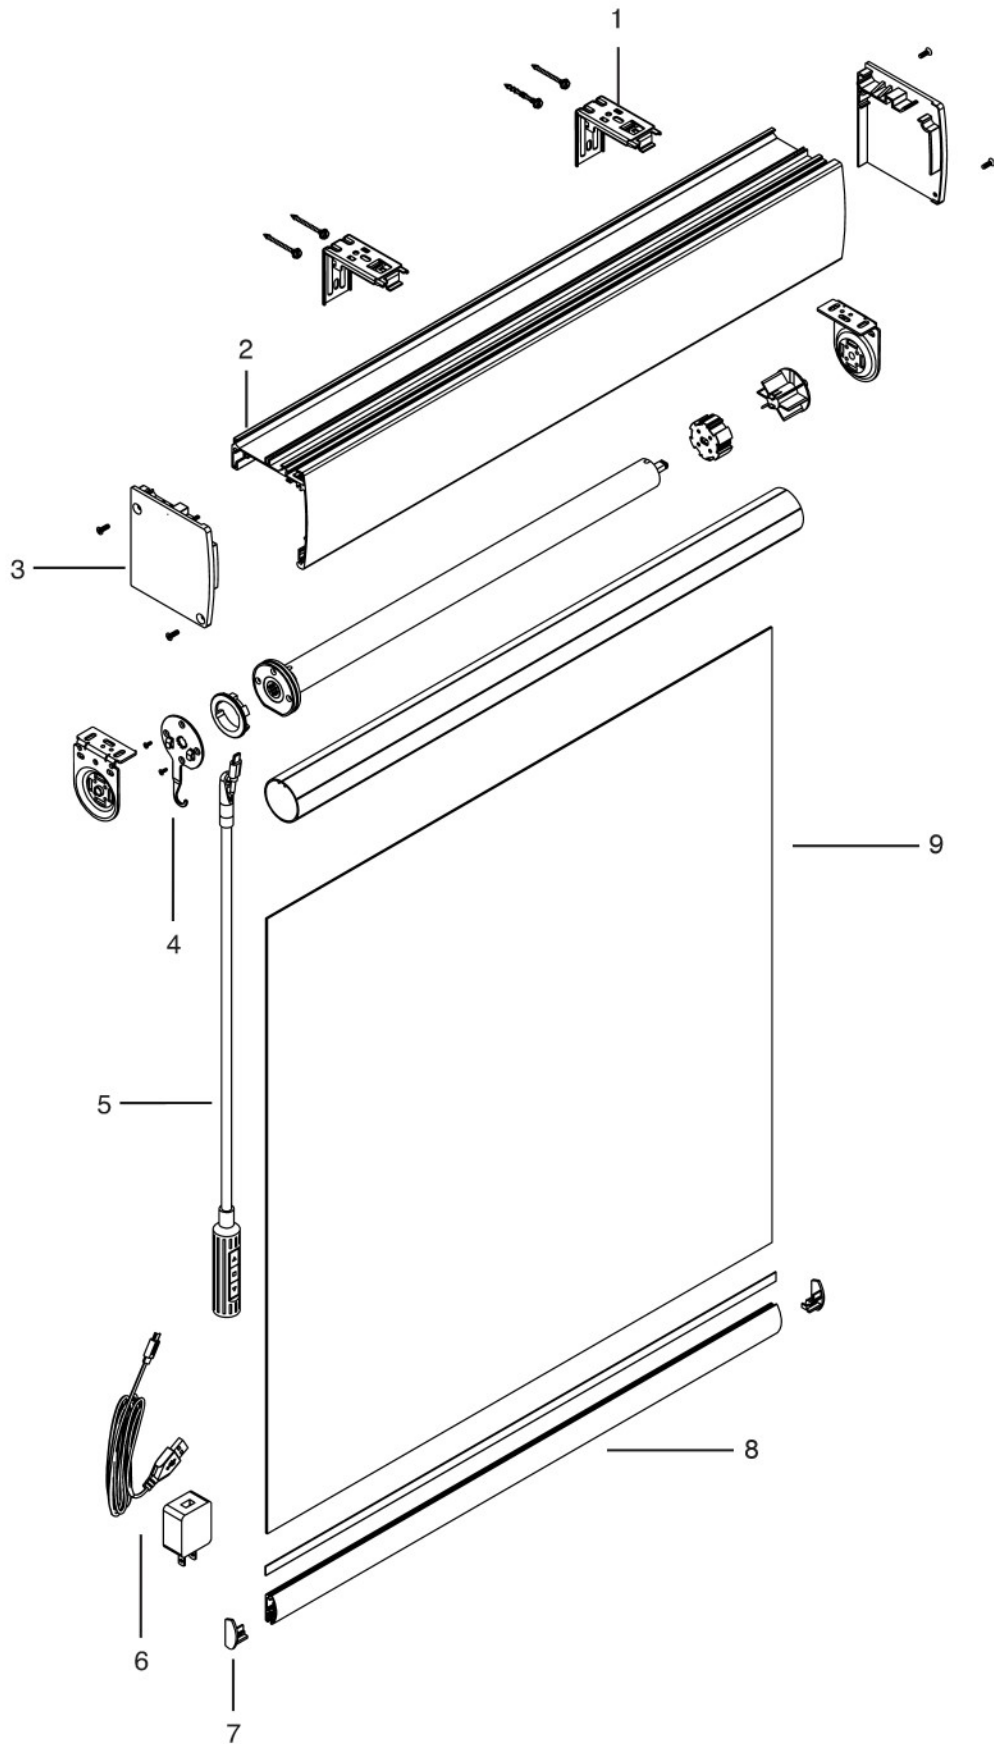

PRODUCT COMPONENTS – POWERWAND SQUARE CASSETTE