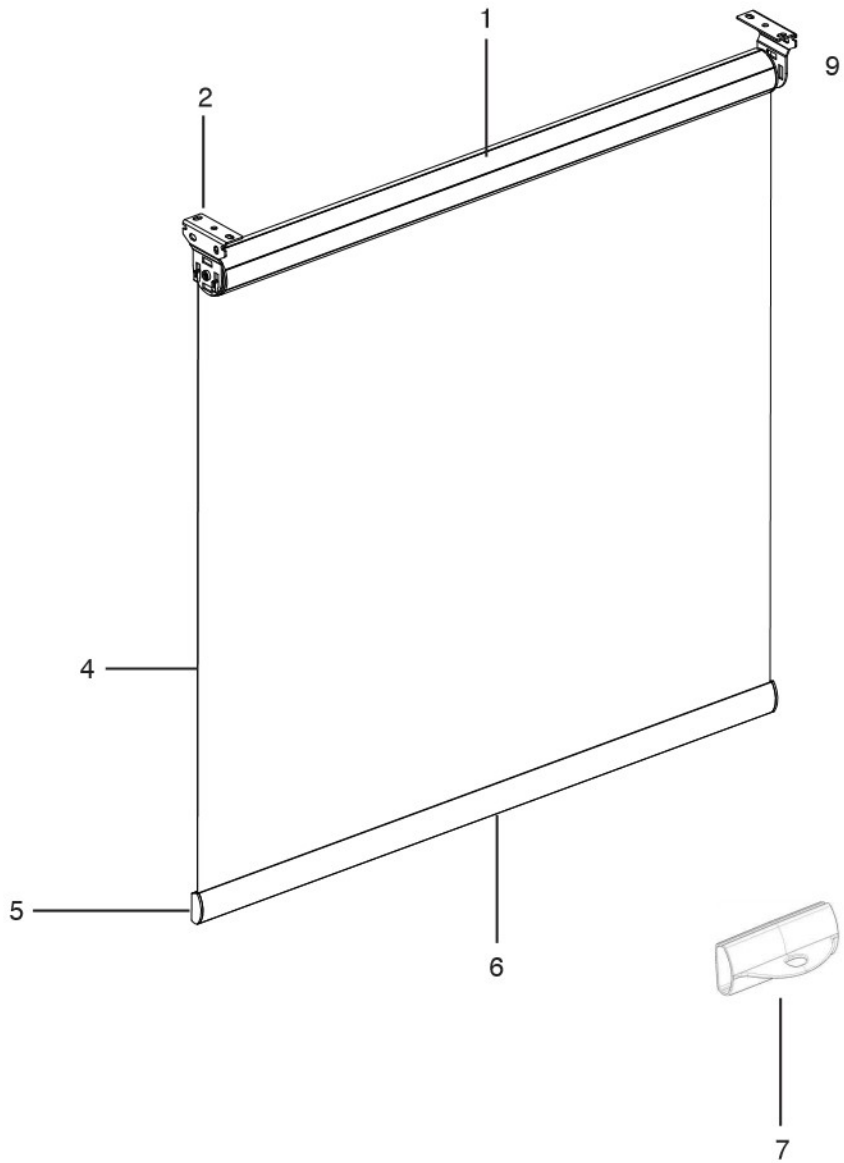

PRODUCT COMPONENTS – CORDLESS LIFT SQUARE CASSETTE

PRODUCT COMPONENTS – CORDLESS LIFT SQUARE CASSETTE

1. Square Cassette Part #
 - 1036675 - White
 - 1036676 - Vanilla
 - 1036677 - Silver
 - 1036678 - Black
 - 1036679 - Bronze
2. Square Cassette End Cap
3. Internal Bracket (Part #1018779) (Image not Shown)
4. Lock (Part #1043754) (Image not Shown)
5. Fabric
6. Endcap Part #
 - 1045036 - White
 - 1045037 - Vanilla
 - 1045038 - Gray
 - 1045039 - Black
 - 1045040 - Bronze
7. Omni Flat Bottomrail Part #
 - 1031843 - Silver
 - 1031844 - White
 - 1031845 - Black
 - 1031846 - Vanilla
 - 1031847 - Bronze
8. Omni Bottomrail Handle (Part #1042827)
9. Extension Pole (Image not Shown)
(Part #24-213_TEP-2L13091)
10. End Plug (Part #1043981) (Image not Shown)
11. Installation Brackets (Part #KIT-RS-007R)
 - Inside/Ceiling Mount Brackets Part #
 - 1022435 - 2 pack
 - 1022436 - 3 pack
 - Outside Mount Brackets Part #
 - 1022437 - 2 pack
 - 1022438 - 3 pack

PRODUCT COMPONENTS – CORDLESS LIFT OPEN ROLL

PRODUCT COMPONENTS – CORDLESS LIFT OPEN ROLL

1. Tube (Part #11181712-010101)
2. Installation Bracket Part #
 - 1021242 - 40mm White
 - 1021244 - 40mm Black
 - 1021245 - 55mm White
 - 1021247 - 55mm Black
 - 3200903661 - 75mm White
 - 3200903048 - 75mm Black
3. Lock (Part #1043754) (Image not Shown)
4. Fabric
5. Endcap Part #
 - 1045036 - White
 - 1045037 - Vanilla
 - 1045038 - Gray
 - 1045039 - Black
 - 1045040 - Bronze
6. Omni Flat Bottomrail Part #
 - 1031843 - Silver
 - 1031844 - White
 - 1031845 - Black
 - 1031846 - Vanilla
 - 1031847 - Bronze
7. Omni Bottomrail Handle (Part #1042827)
8. Extension Pole (Image not Shown)
(Part #24-213_TEP-2L13091)
9. End Plug (Part #1043753) (Image not Shown)