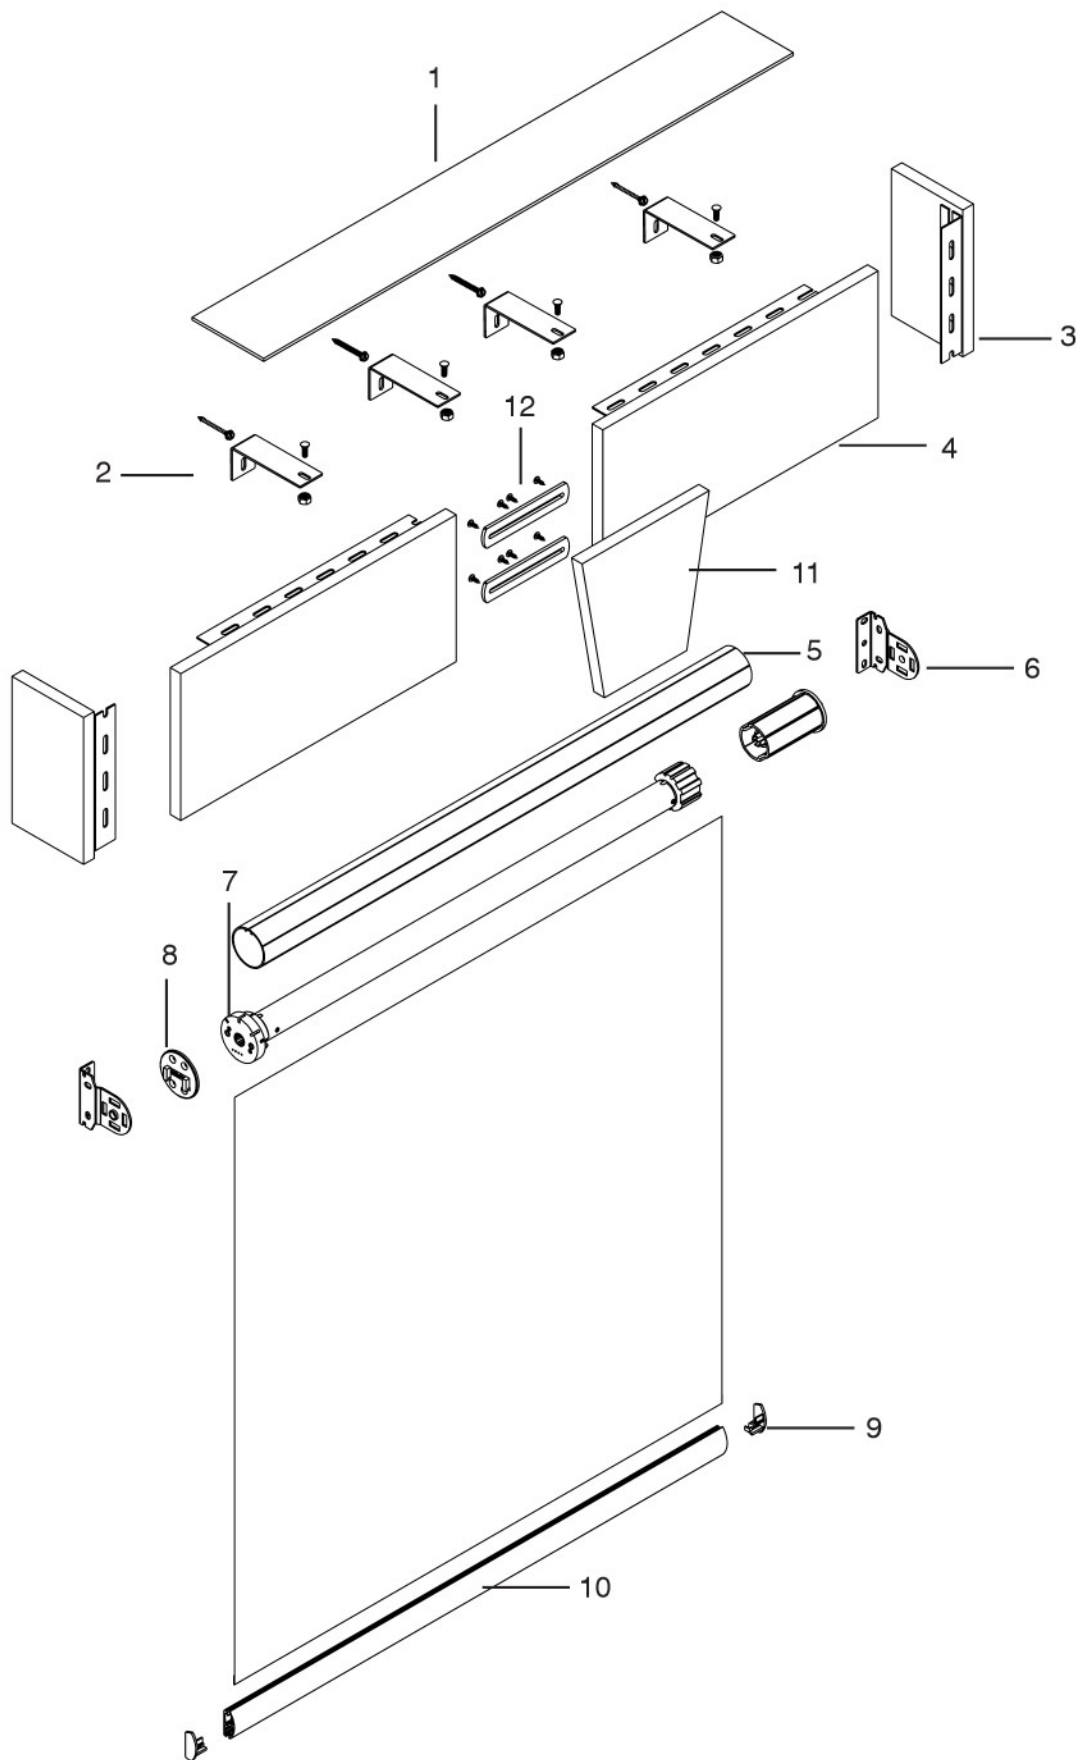

PRODUCT COMPONENTS – SOMFY WITH FABRIC CORNICE