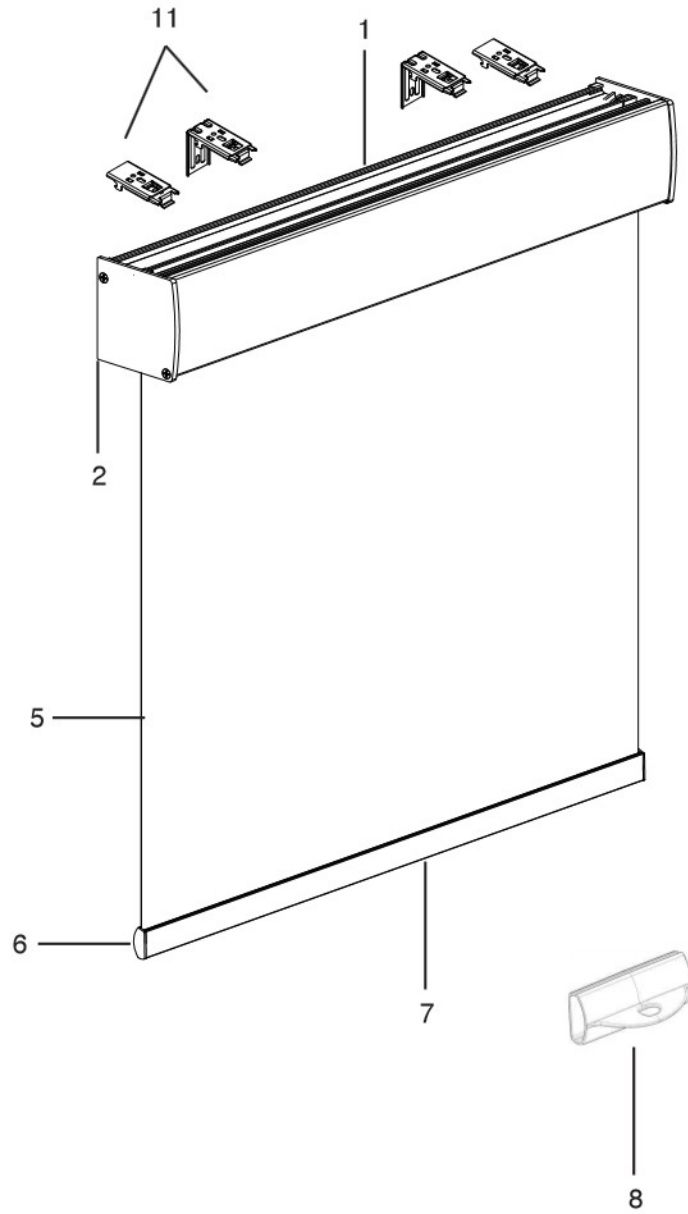

PRODUCT COMPONENTS – CORDLESS LIFT SQUARE CASSETTE

PRODUCT COMPONENTS – CORDLESS LIFT SQUARE CASSETTE

1. Square Cassette Part #
 - 1036675 - White
 - 1036676 - Vanilla
 - 1036677 - Silver
 - 1036678 - Black
 - 1036679 - Bronze
2. Square Cassette End Cap
3. Internal Bracket (Part #1018779) (Image not Shown)
4. Lock (Part #1043754) (Image not Shown)
5. Fabric
6. Endcap Part #
 - 1045036 - White
 - 1045037 - Vanilla
 - 1045038 - Gray
 - 1045039 - Black
 - 1045040 - Bronze
7. Omni Flat Bottomrail Part #
 - 1031843 - Silver
 - 1031844 - White
 - 1031845 - Black
 - 1031846 - Vanilla
 - 1031847 - Bronze
8. Omni Bottomrail Handle (Part #1042827)
9. Extension Pole (Image not Shown)
(Part #24-213_TEP-2L13091)
10. End Plug (Part #1043981) (Image not Shown)
11. Installation Brackets (Part #KIT-RS-007R)
 - Inside/Ceiling Mount Brackets Part #
 - 1022435 - 2 pack
 - 1022436 - 3 pack
 - Outside Mount Brackets Part #
 - 1022437 - 2 pack
 - 1022438 - 3 pack

PRODUCT COMPONENTS – CORDLESS LIFT OPEN ROLL

PRODUCT COMPONENTS – CORDLESS LIFT OPEN ROLL

1. Tube (Part #11181712-010101)
2. Installation Bracket Part #
 - 1021242 - 40mm White
 - 1021244 - 40mm Black
 - 1021245 - 55mm White
 - 1021247 - 55mm Black
 - 3200903661 - 75mm White
 - 3200903048 - 75mm Black
3. Lock (Part #1043754) (Image not Shown)
4. Fabric
5. Endcap Part #
 - 1045036 - White
 - 1045037 - Vanilla
 - 1045038 - Gray
 - 1045039 - Black
 - 1045040 - Bronze
6. Omni Flat Bottomrail Part #
 - 1031843 - Silver
 - 1031844 - White
 - 1031845 - Black
 - 1031846 - Vanilla
 - 1031847 - Bronze
7. Omni Bottomrail Handle (Part #1042827)
8. Extension Pole (Image not Shown)
(Part #24-213_TEP-2L13091)
9. End Plug (Part #1043753) (Image not Shown)