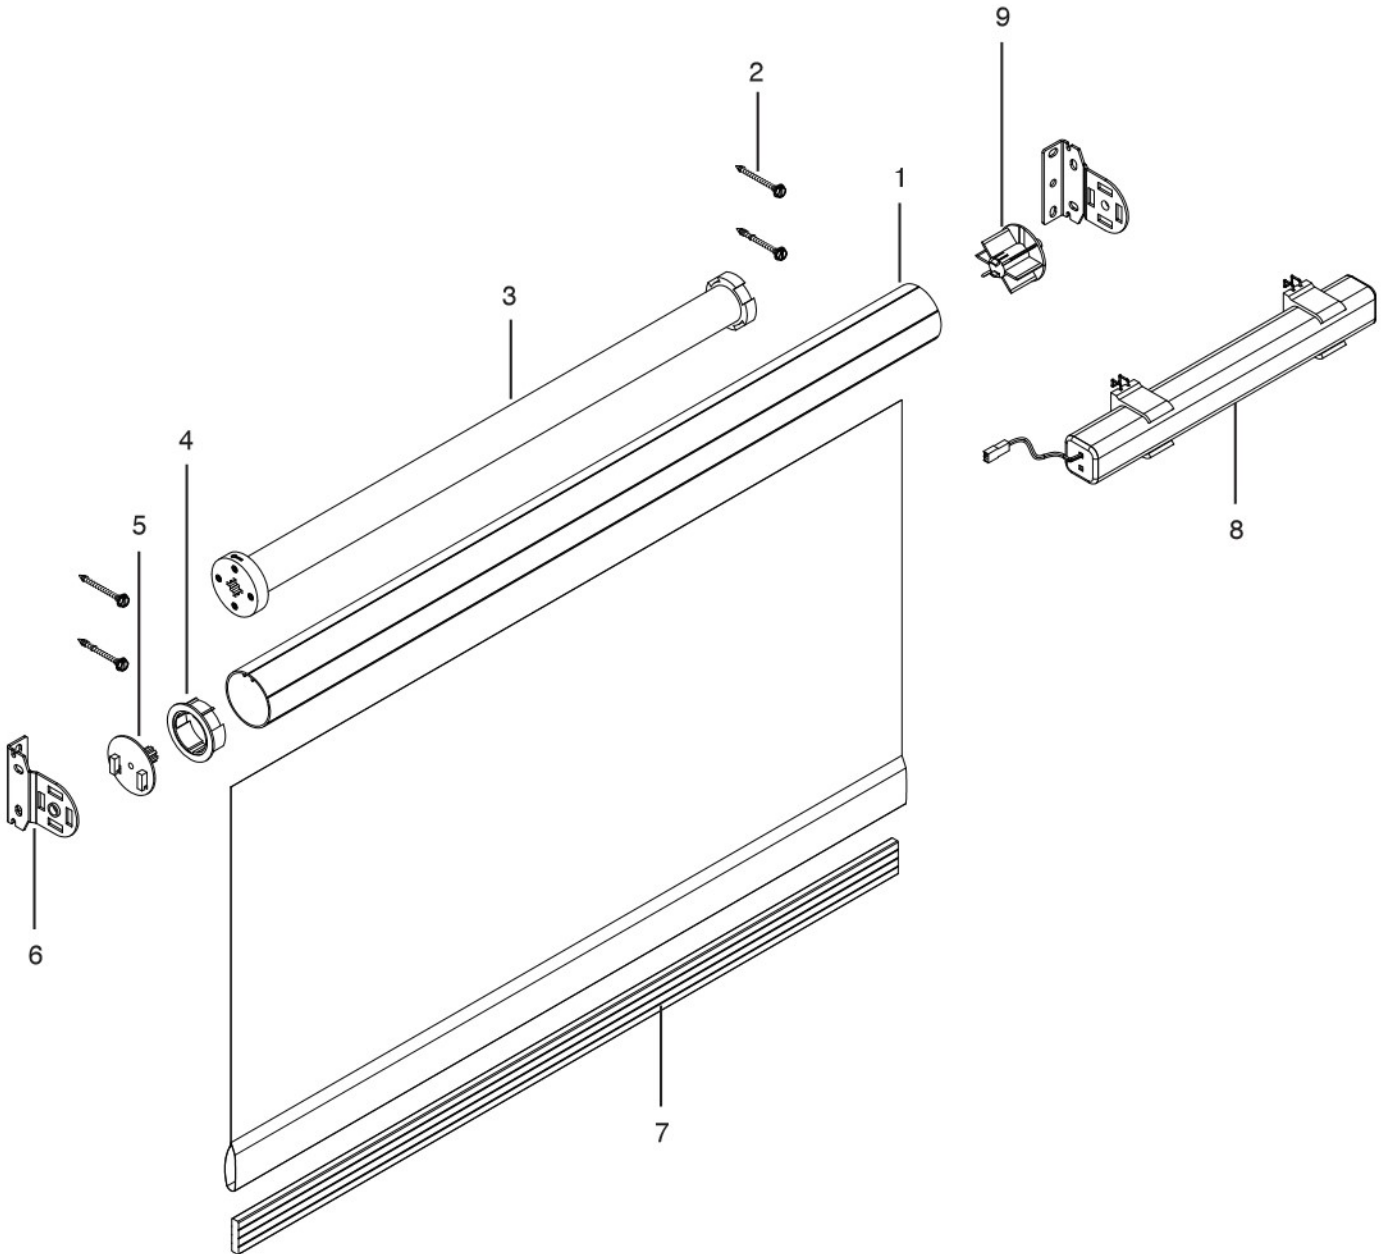

PRODUCT COMPONENTS – ROLLER BASIC BLISS OPEN ROLL