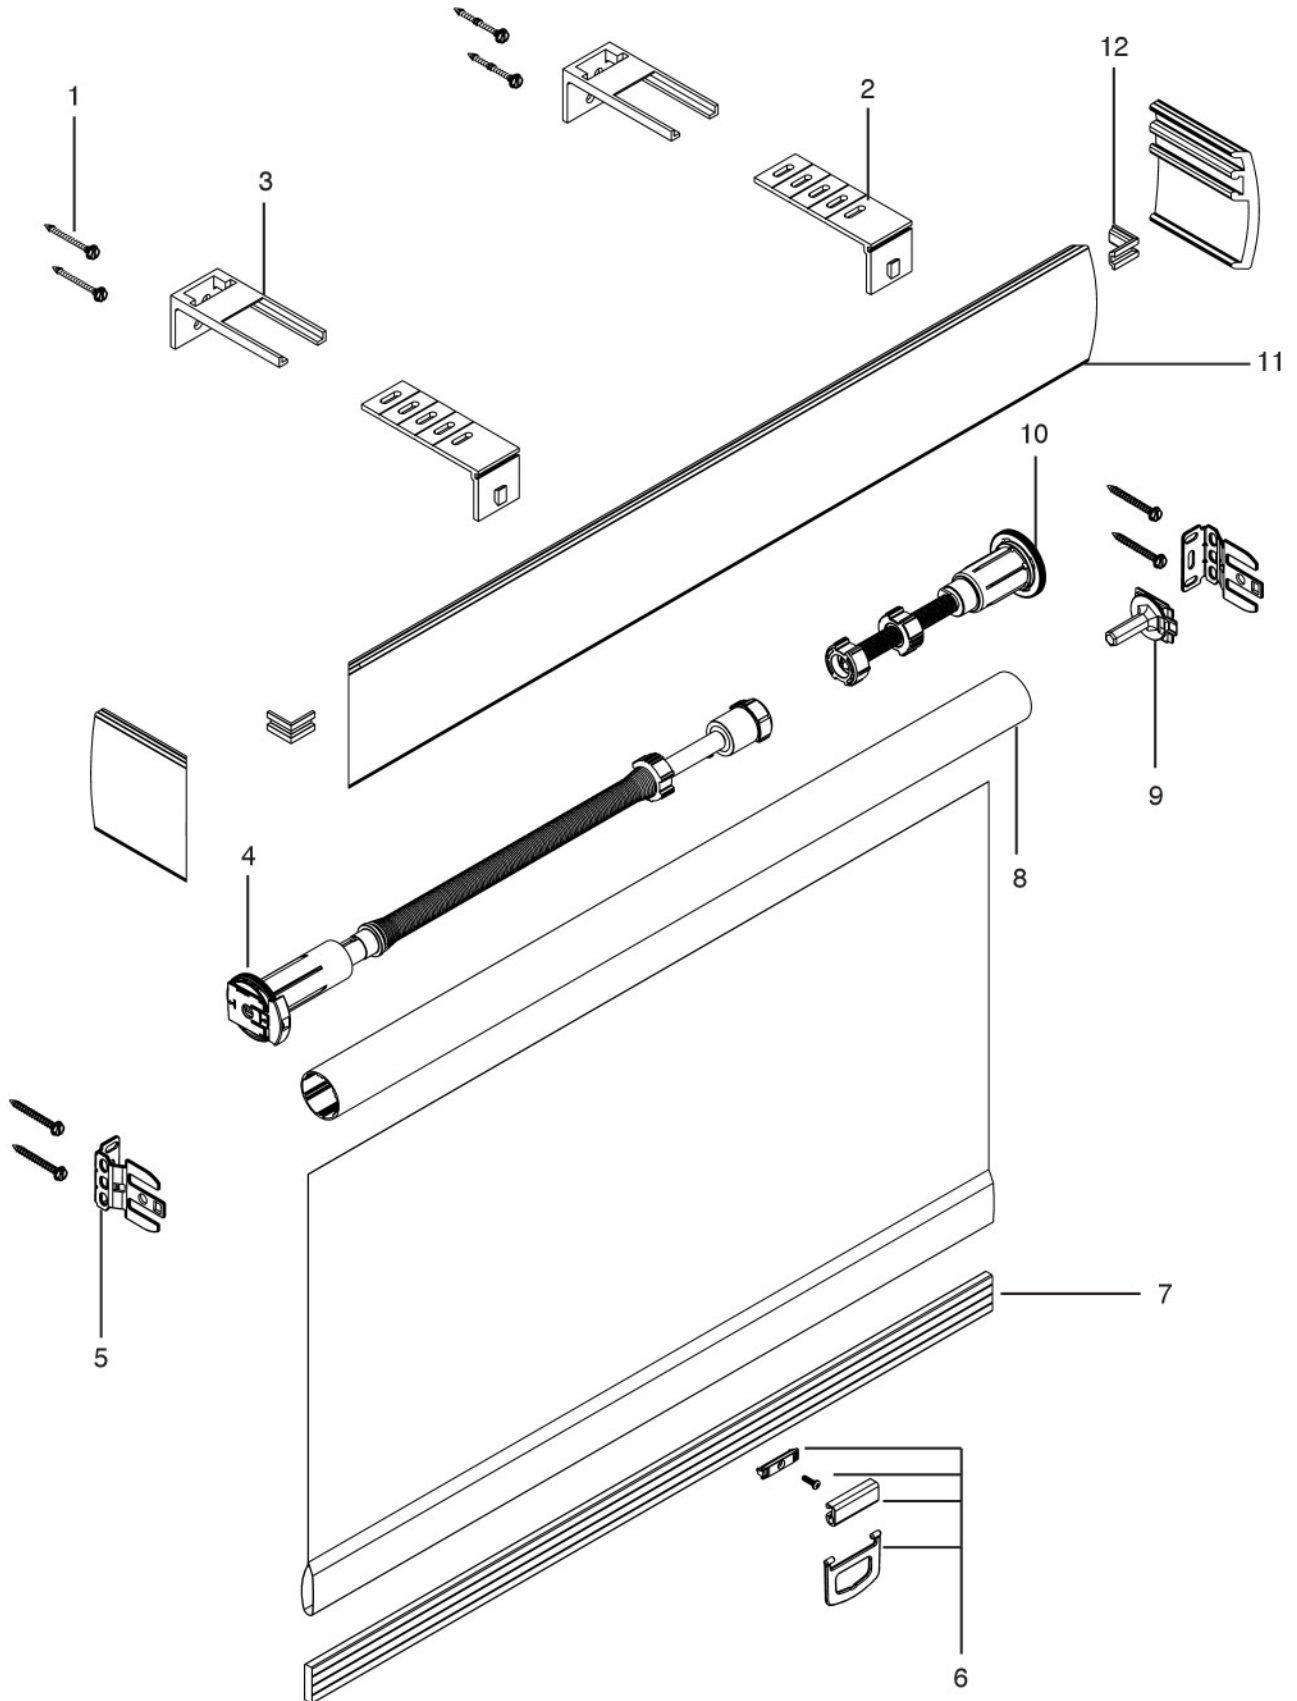

PRODUCT COMPONENTS – ROLLER BASICS CORDLESS WITH CONTOURED VALANCE