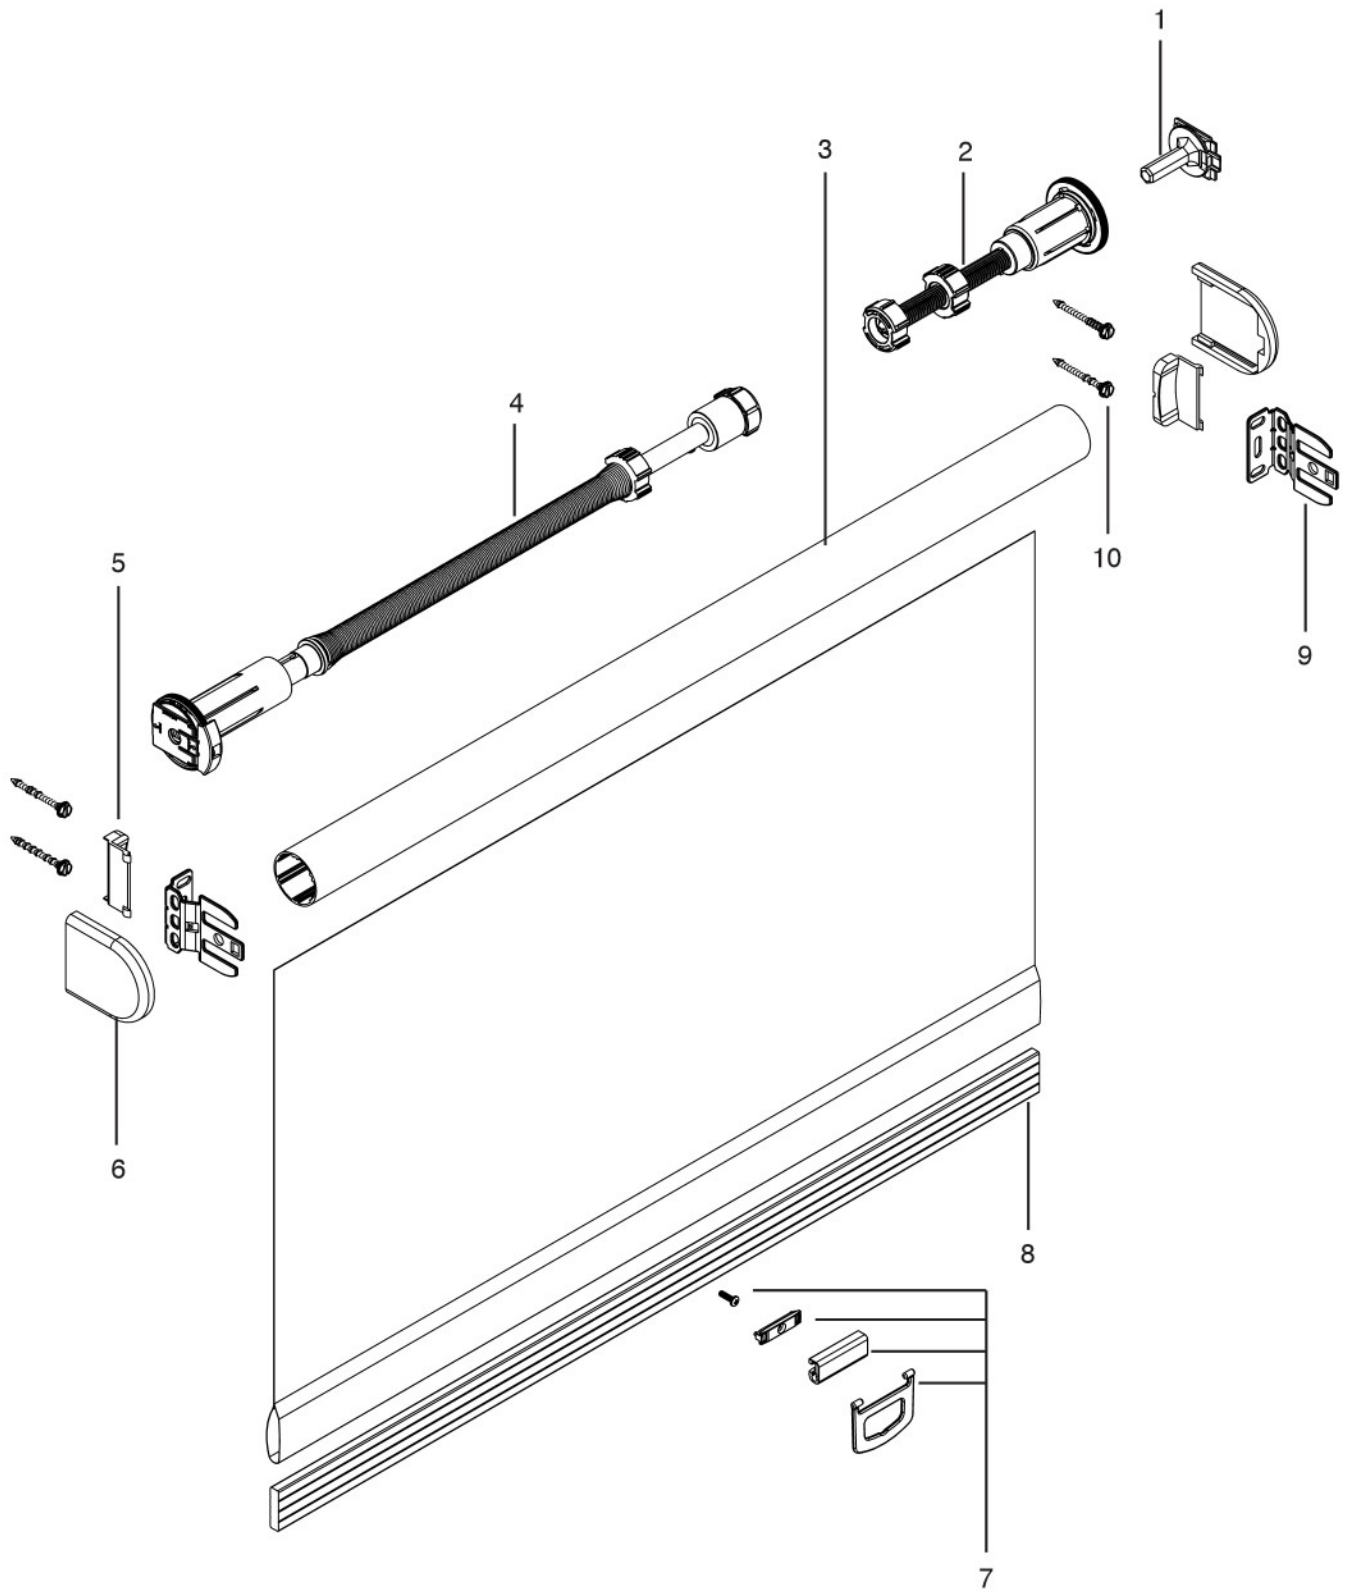

• Product Components - Roller Basics Cordless Open Roll	2-3
• Product Components - Roller Basics Cordless with Contoured Valance	4-5
• Product Components - Roller Basics Cordless with Deco Fascia	6-7
• Product Components - Roller Basics Motorized Open Roll	8-9

PRODUCT COMPONENTS – ROLLER BASICS CORDLESS

PRODUCT COMPONENTS – ROLLER BASICS CORDLESS

1. Stop; Spring; Small (Part #1029091)
Stop; Spring; Medium (Part #1029092)
2. Spring; Small 2.6lbs (Part #1029154)
Spring; Small 6lbs (Part #1029155)
Spring; Small 8.3lbs (Part #1029157)
3. Tube
4. Control; Spring; Small (Part #1029153)
Control; Spring; Medium (Part #1029156)
5. Screw Cover; Small White (Part #1029127)
Screw Cover; Small Black (Part #1029125)
Screw Cover; Small Gray (Part #1029126)