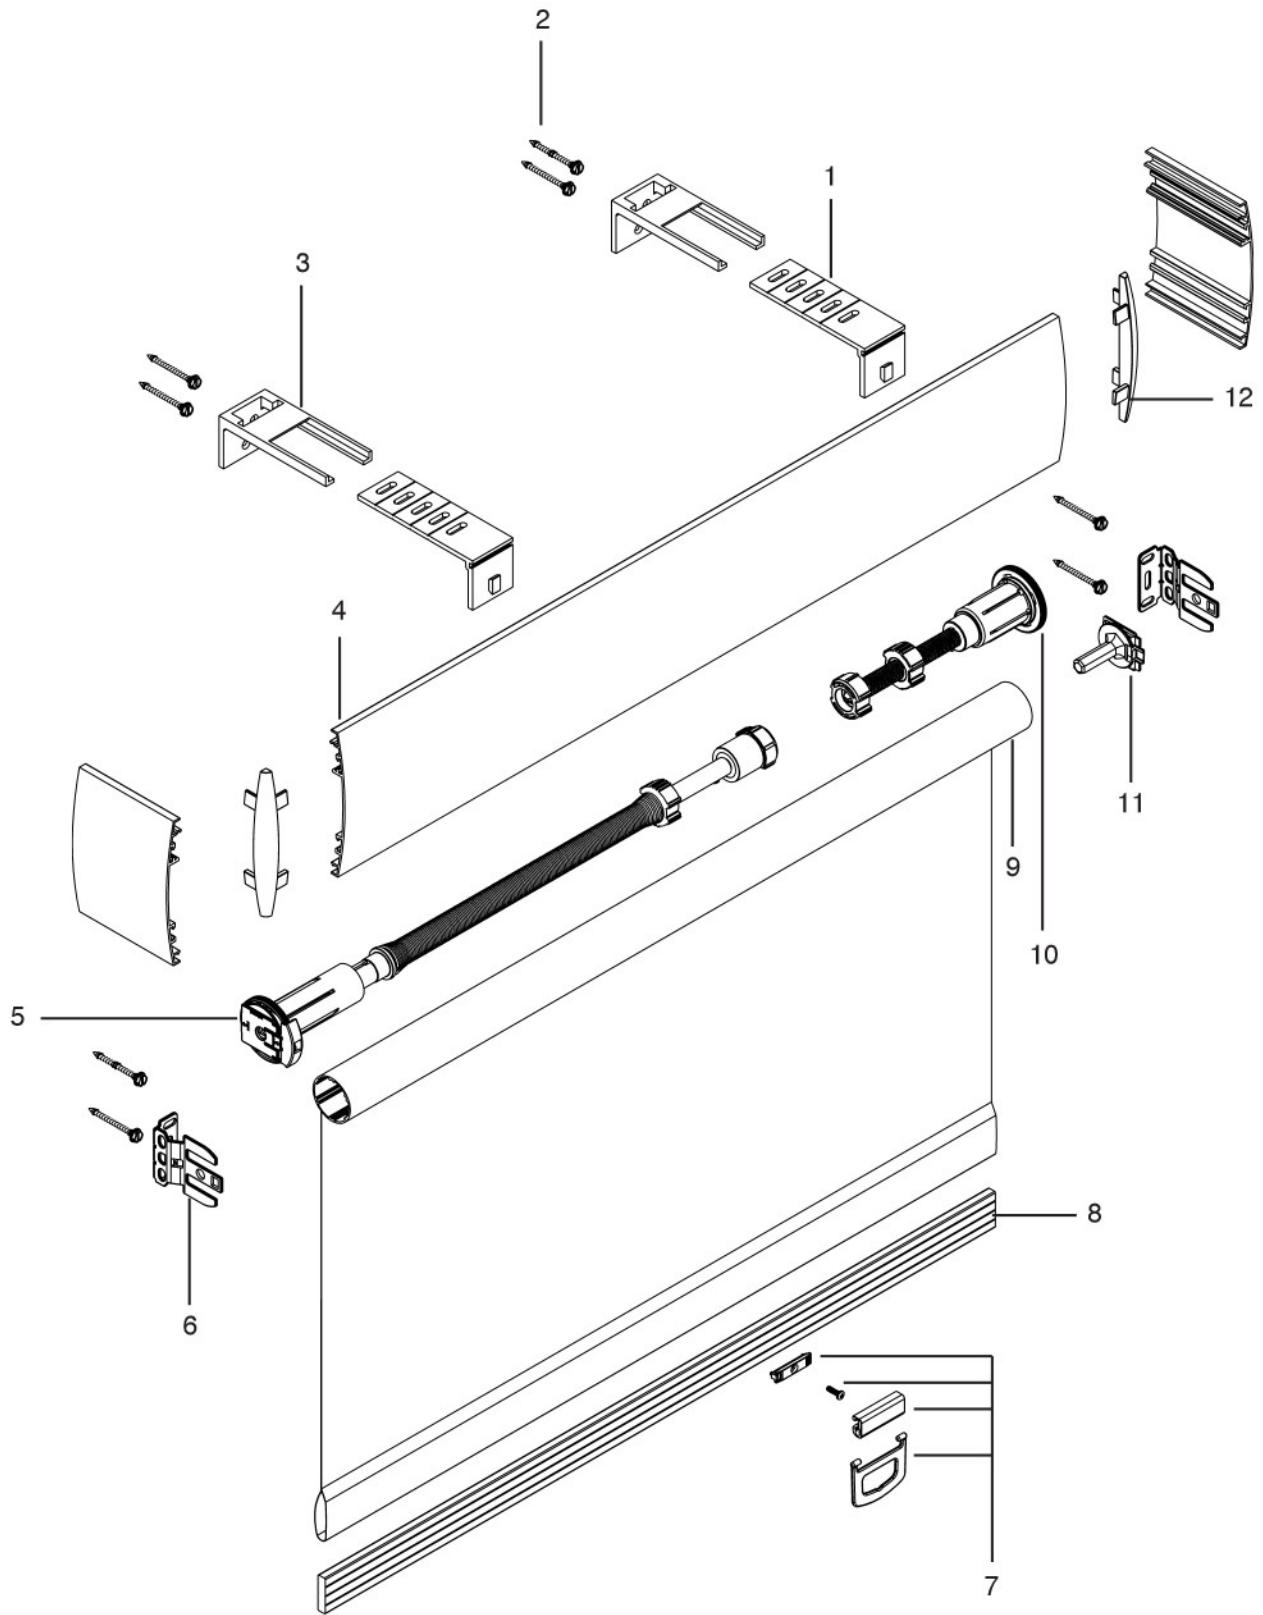

PRODUCT COMPONENTS – ROLLER BASIC CORDLESS WITH DECO FASCIA