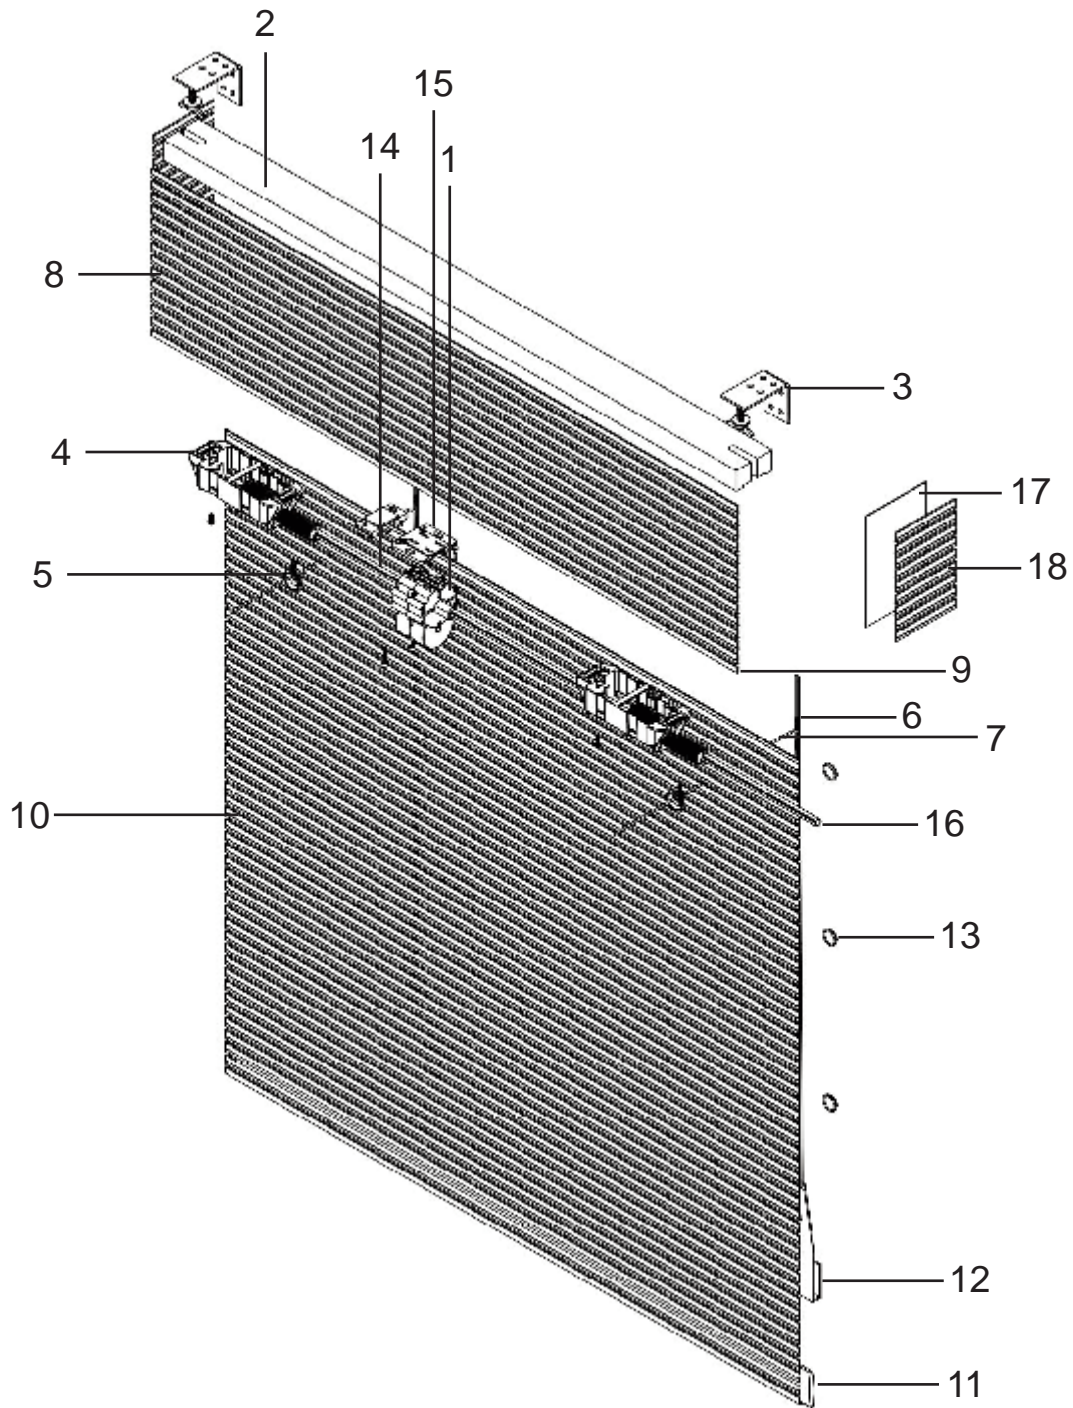

Page 2-3 Removed Cordlock

NATURAL WOVEN SHADES – TABLE OF CONTENTS

Product Specifications

• Product Components - Cordless Lift	2-3
• Product Components - Continuous Loop Control	4-5
• Product Components - Bliss	6-7
• Product Components - Somfy	8-9
• Product Components - PowerWand	10-11

PRODUCT COMPONENTS: CORDLESS LIFT

PRODUCT COMPONENTS: CORDLESS LIFT

1. Motor
2. Headrail
(Part #70-000-1013) Natural
(Part #70-309-1013) Chestnut
(Part #70-284-1013) Nuevo White
3. Installation Brackets
(Part #KIT-WW-006) 1-3/4" OB 3 pack
(Part #KIT-WW-004) 1-3/4" IB 3 pack
4. Cradle;spool
5. Grommet
6. Child Safety Cord
7. Cord
8. Valance
9. D-Rod
10. Fabric
11. Weight Bottom rail (Part #2361-01-000)
12. Standoff Woven Cordless Clear (Part #08-145)
13. Ring
14. Adapter;Springbox (Part #1038332)
15. Stopper;Springbox (Part #1038333)
16. D-ROD (Part #1038339)
17. Return Strip
18. Returnv

PRODUCT COMPONENTS: CONTINUOUS LOOP CONTROL WOVEN SHADES

PRODUCT COMPONENTS: CONTINUOUS LOOP CONTROL WOVEN SHADES

1. Headrail
(Part #70-000-1013) Natural
(Part #70-309-1013) Chestnut
(Part #70-284-1013) Nuevo White
2. Small Cassette Bracket 2 pack (Part #KIT-RS-010R)
3. Adapter Clip
4. Tube
5. Pull Cord
6. Child Safety Cord
7. Ring
(Part #70-195-1004) Bronze
(Part #70-SS-1004) Stainless Steel
(Part #1032926) PVC
8. Bottom Ring Set (Part #CSBRS)
9. Bottom Bar
10. D-ROD
11. Grommet
12. Fabric
13. Valance
14. Clutch (Part #R16C53)
15. End Plug (CREP53)
16. Heavy Duty Metal Bead Chain
(Part #1034758) Gunmetal
(Part #1044497) Oil Rubbed Bronze
(Part #RC133307) Stainless Steel
17. Fabric Clip (Part #9012200)
18. Tensioner
(Part #1042235) Black
(Part #1042236) Bronze
(Part #1042238) Gray
(Part #1044053) Vanilla
(Part #1044054) White
19. Male Bracket (Part #1019900)
20. Return Strip
21. Return
22. BO Patch (Part #1037304)
23. Tensioner Kit (Part #1045675) Image not shown