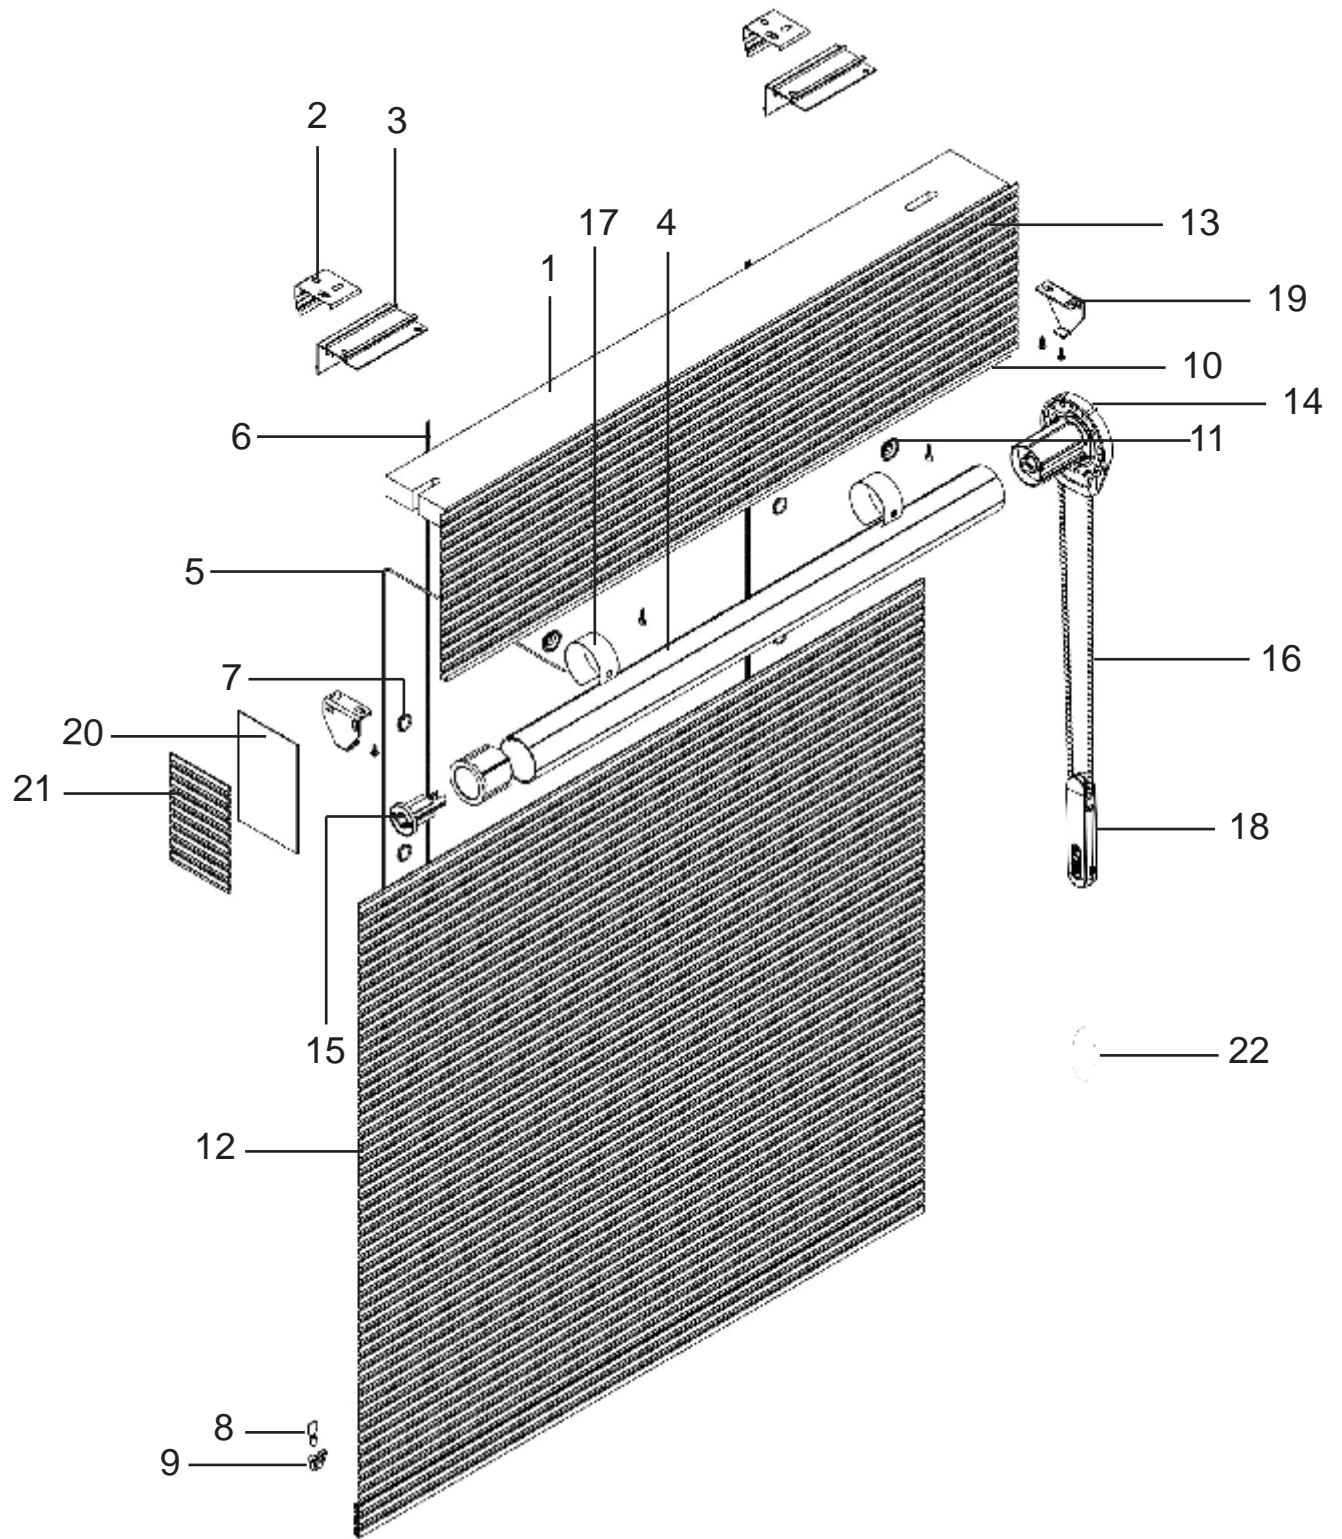

Page 2-3 Removed Cordlock

NATURAL WOVEN SHADES – TABLE OF CONTENTS

Product Specifications

• Product Components - Cordless Lift	2-3
• Product Components - Continuous Loop Control	4-5
• Product Components - Bliss	6-7
• Product Components - Somfy	8-9
• Product Components - PowerWand	10-11

PRODUCT COMPONENTS: CORDLESS LIFT

PRODUCT COMPONENTS: CORDLESS LIFT

1. Motor
2. Headrail
(Part #70-000-1013) Natural
(Part #70-309-1013) Chestnut
(Part #70-284-1013) Nuevo White
3. Installation Brackets
(Part #KIT-WW-006) 1-3/4" OB 3 pack
(Part #KIT-WW-004) 1-3/4" IB 3 pack
4. Cradle;spool
5. Grommet
6. Child Safety Cord
7. Cord
8. Valance
9. D-Rod
10. Fabric
11. Weight Bottom rail (Part #2361-01-000)
12. Standoff Woven Cordless Clear (Part #08-145)
13. Ring
14. Adapter;Springbox (Part #1038332)
15. Stopper;Springbox (Part #1038333)
16. D-ROD (Part #1038339)
17. Return Strip
18. Returnv

PRODUCT COMPONENTS: CONTINUOUS LOOP CONTROL WOVEN SHADES

PRODUCT COMPONENTS: CONTINUOUS LOOP CONTROL WOVEN SHADES

1. Headrail
(Part #70-000-1013) Natural
(Part #70-309-1013) Chestnut
(Part #70-284-1013) Nuevo White
2. Small Cassette Bracket 2 pack (Part #KIT-RS-010R)
3. Adapter Clip
4. Tube
5. Pull Cord
6. Child Safety Cord
7. Ring
(Part #70-195-1004) Bronze
(Part #70-SS-1004) Stainless Steel
(Part #1032926) PVC
8. Bottom Ring Set (Part #CSBRS)
9. Bottom Bar
10. D-ROD
11. Grommet
12. Fabric
13. Valance
14. Clutch (Part #R16C53)
15. End Plug (CREP53)
16. Heavy Duty Metal Bead Chain
(Part #1034758) Gunmetal
(Part #1044497) Oil Rubbed Bronze
(Part #RC133307) Stainless Steel
17. Fabric Clip (Part #9012200)
18. Tensioner
(Part #1042235) Black
(Part #1042236) Bronze
(Part #1042238) Gray
(Part #1044053) Vanilla
(Part #1044054) White
19. Male Bracket (Part #1019900)
20. Return Strip
21. Return
22. BO Patch (Part #1037304)
23. Tensioner Kit (Part #1045675) Image not shown