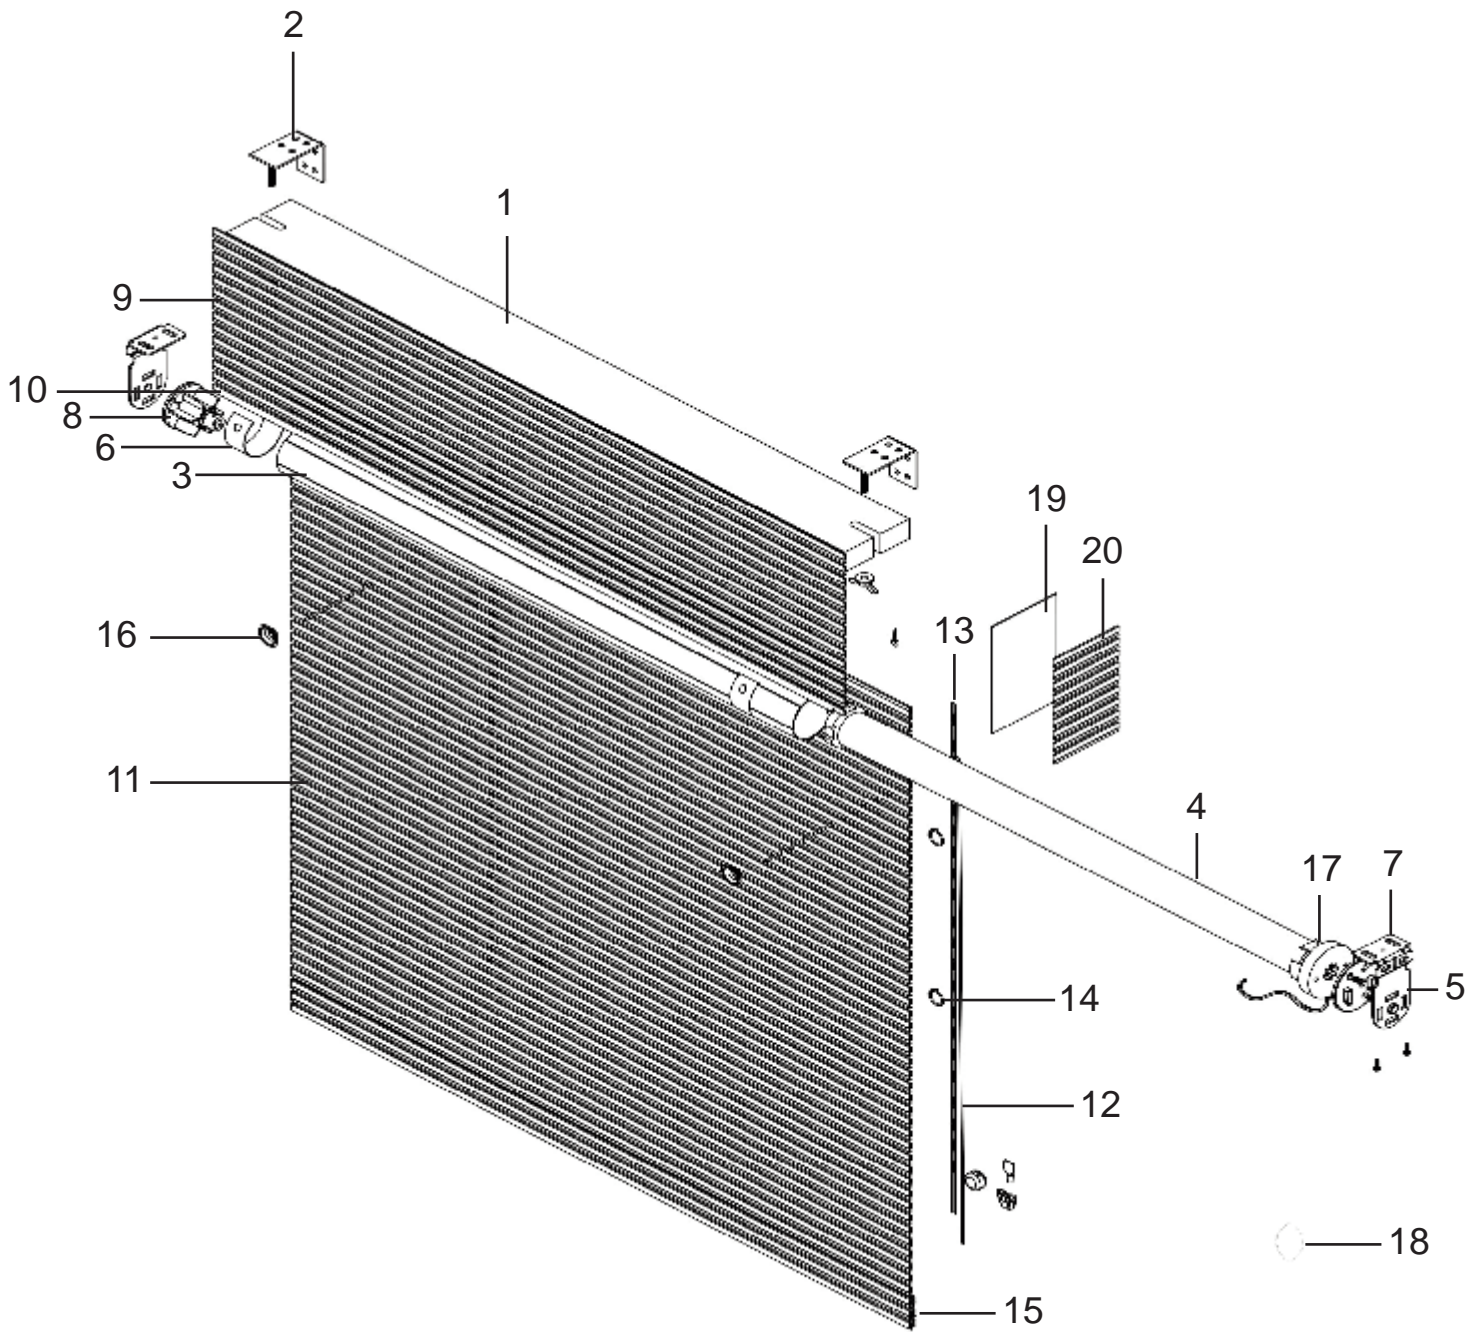

PRODUCT COMPONENTS: BLISS