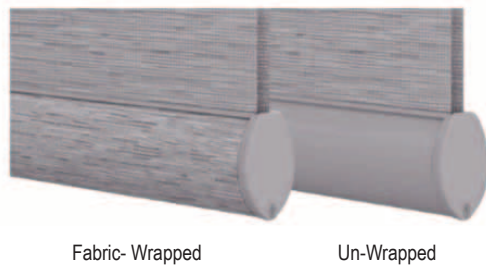

BOTTOMRAIL

- Fabric-wrapped bottomrail is a standard feature (non-wrapped bottomrail is optional)
- Available in Matte Colors: White, Vanilla, Bronze, Black and Gray

---

PRIVACY LIGHT BLOCK

Privacy Light Block

- Available in 5 colors: White, Vanilla, Bronze, Black and Gray
- Inside Mount Only
- Surcharge applies; refer to price grids section