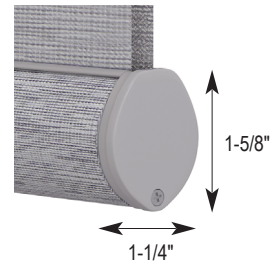

BOTTOMRAIL

- Fabric-wrapped bottomrail is a standard feature (non-wrapped bottomrail is optional)
- Available in Matte Colors: White, Vanilla, Bronze, Black and Gray

---

PRIVACY LIGHT BLOCK

Privacy Light Block

- Available in 5 colors: White, Vanilla, Bronze, Black and Gray
- Inside Mount Only
- Surcharge applies; refer to price grids section