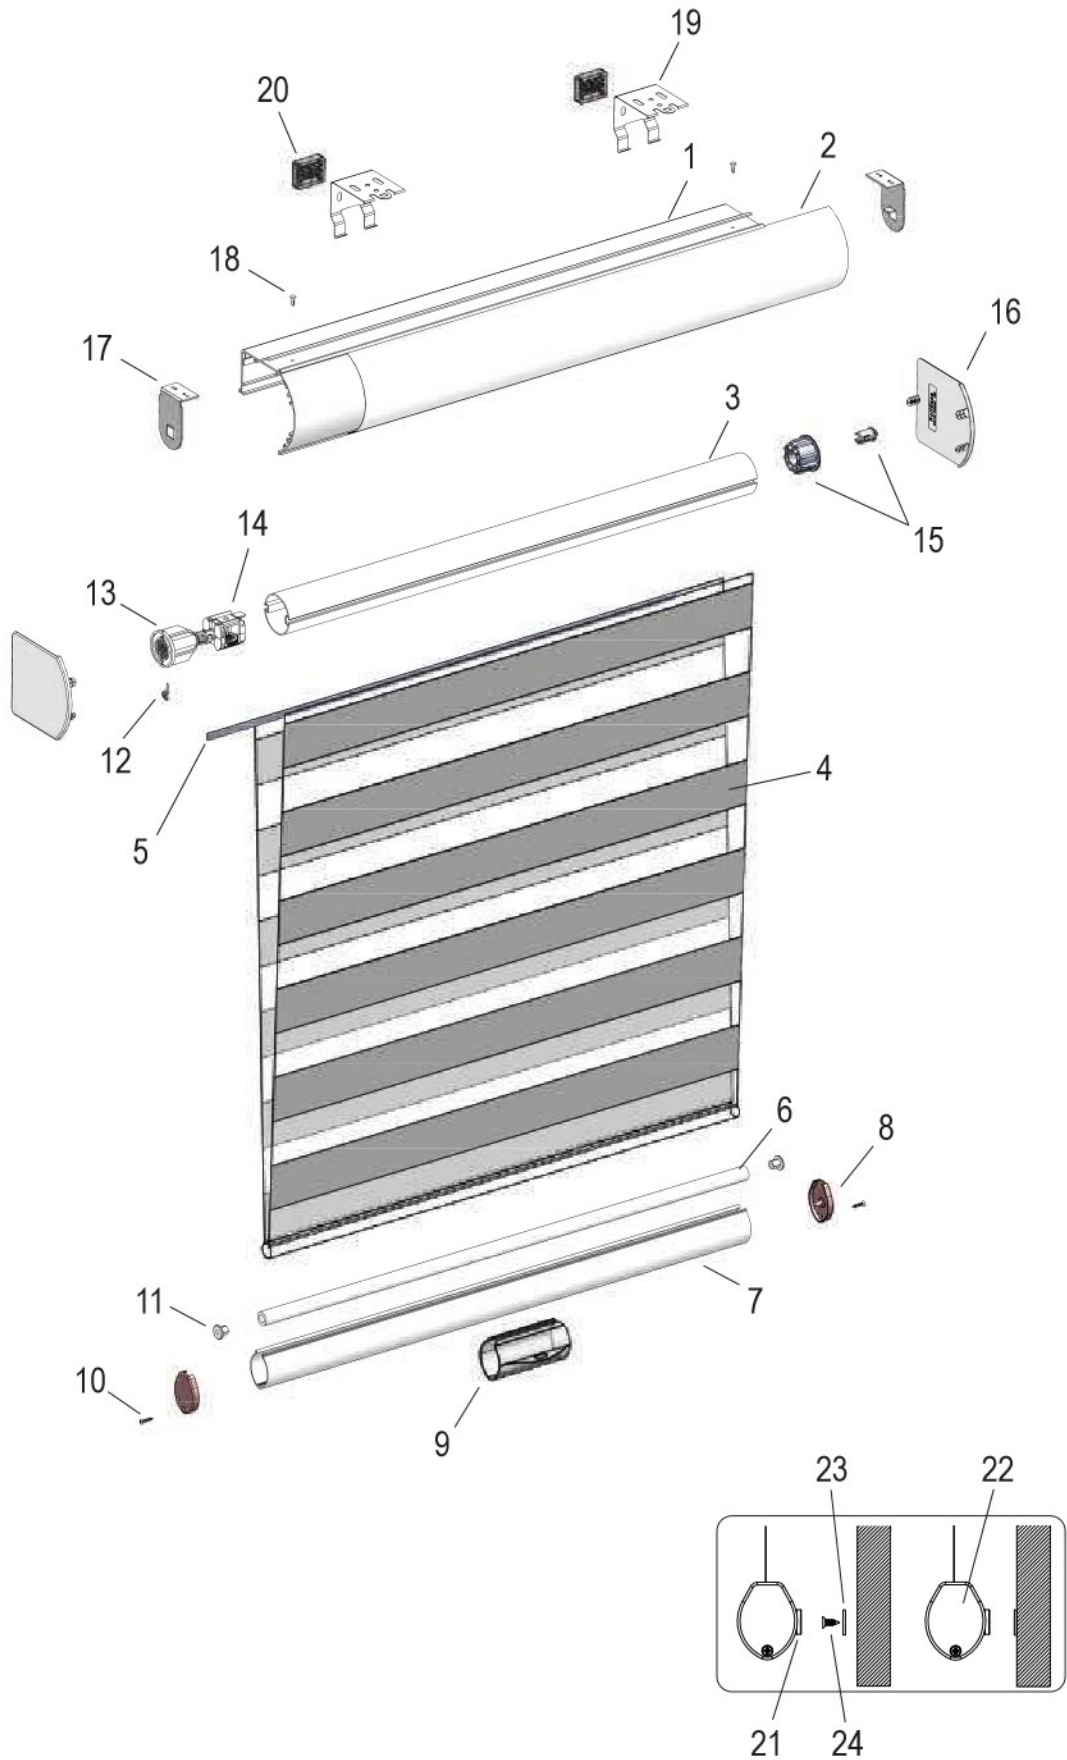

PRODUCT COMPONENTS – CORDLESS LIFT