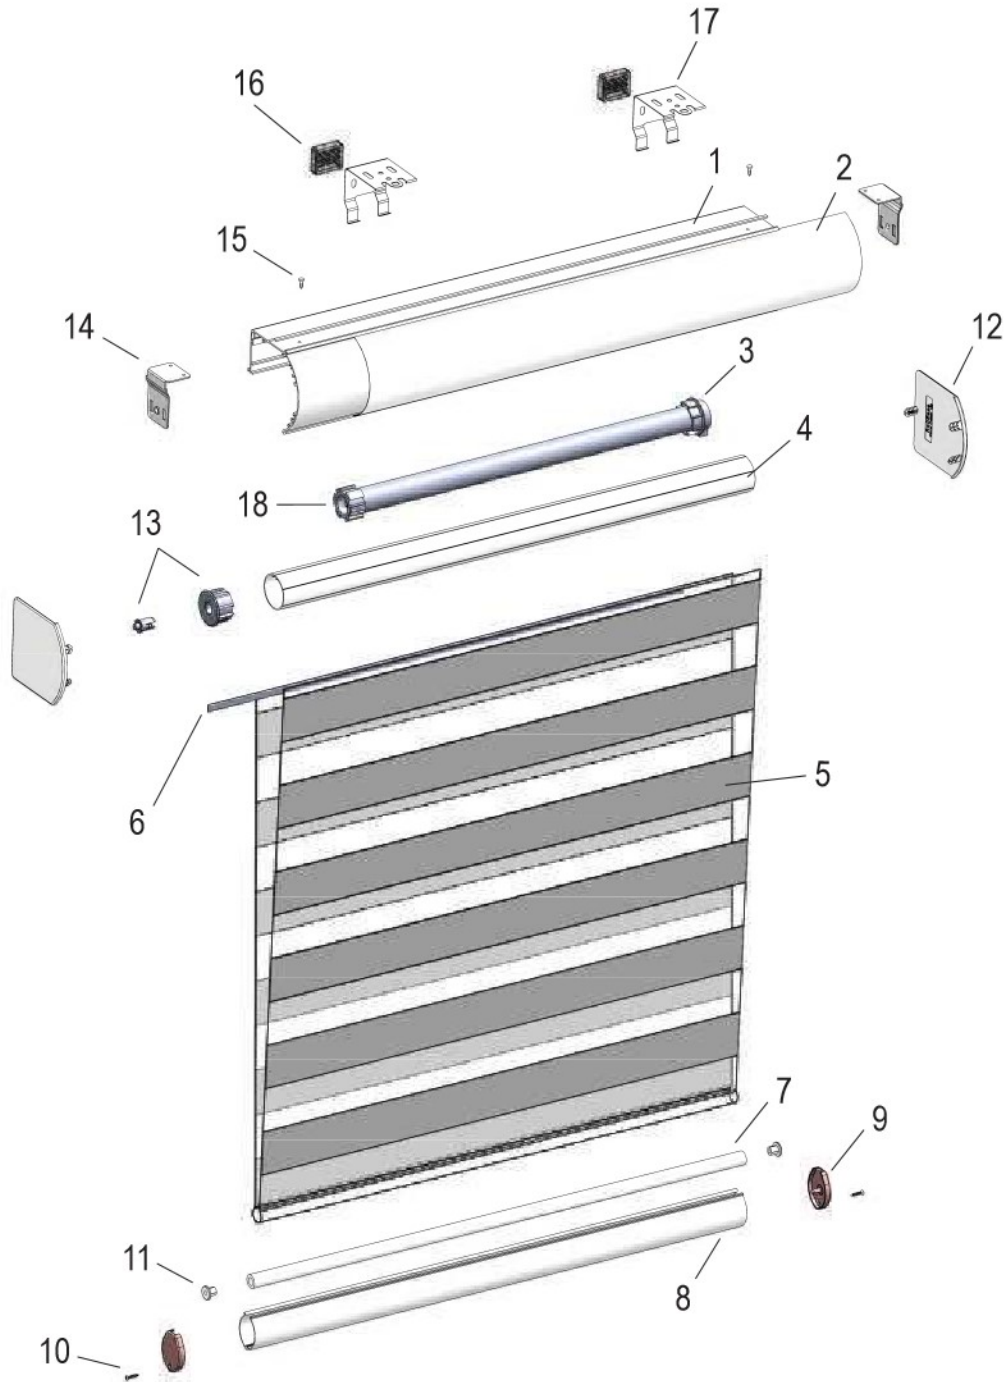

PRODUCT COMPONENTS – SOMFY AUTOMATION