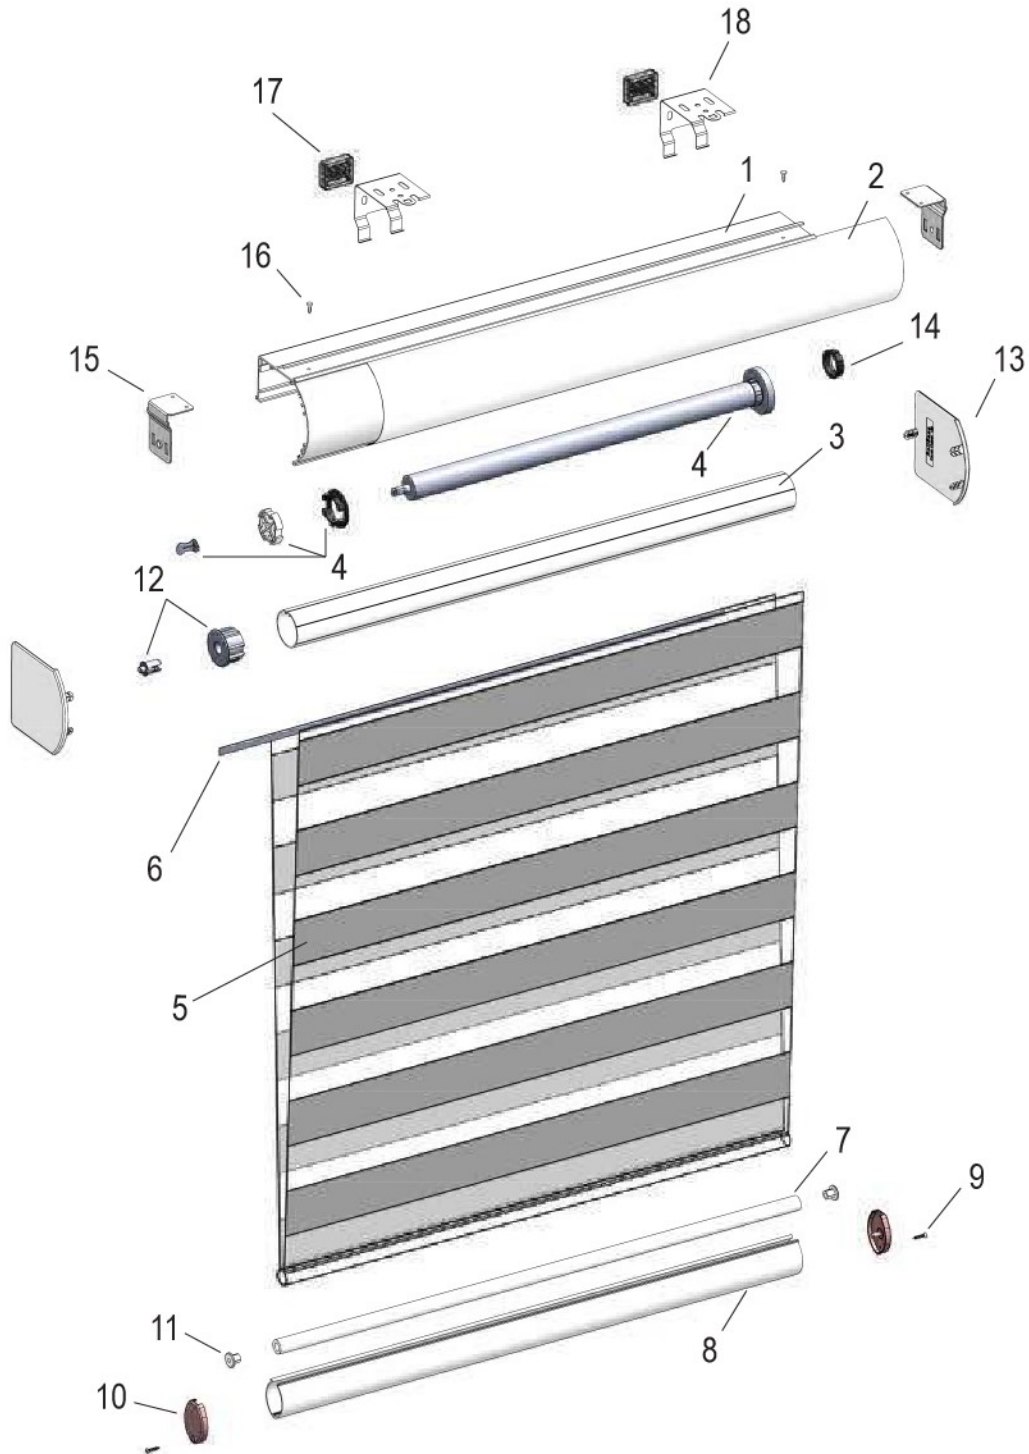

PRODUCT COMPONENTS – BLISS AUTOMATION