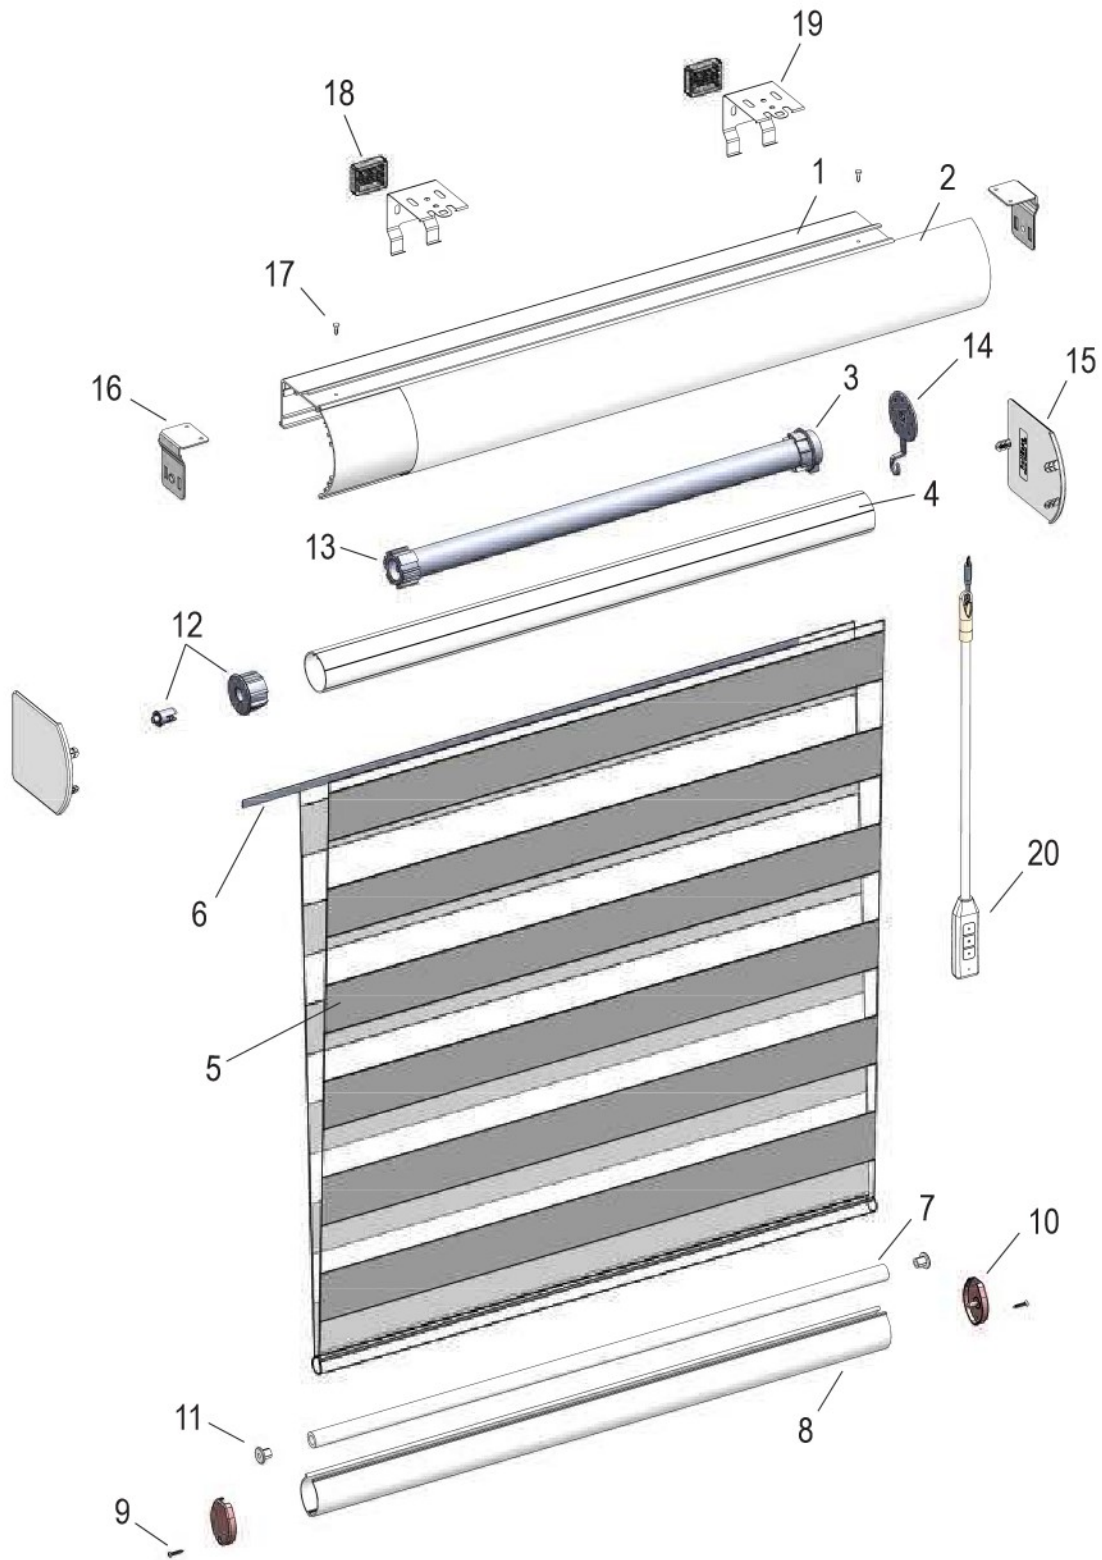

PRODUCT COMPONENTS – POWERWAND