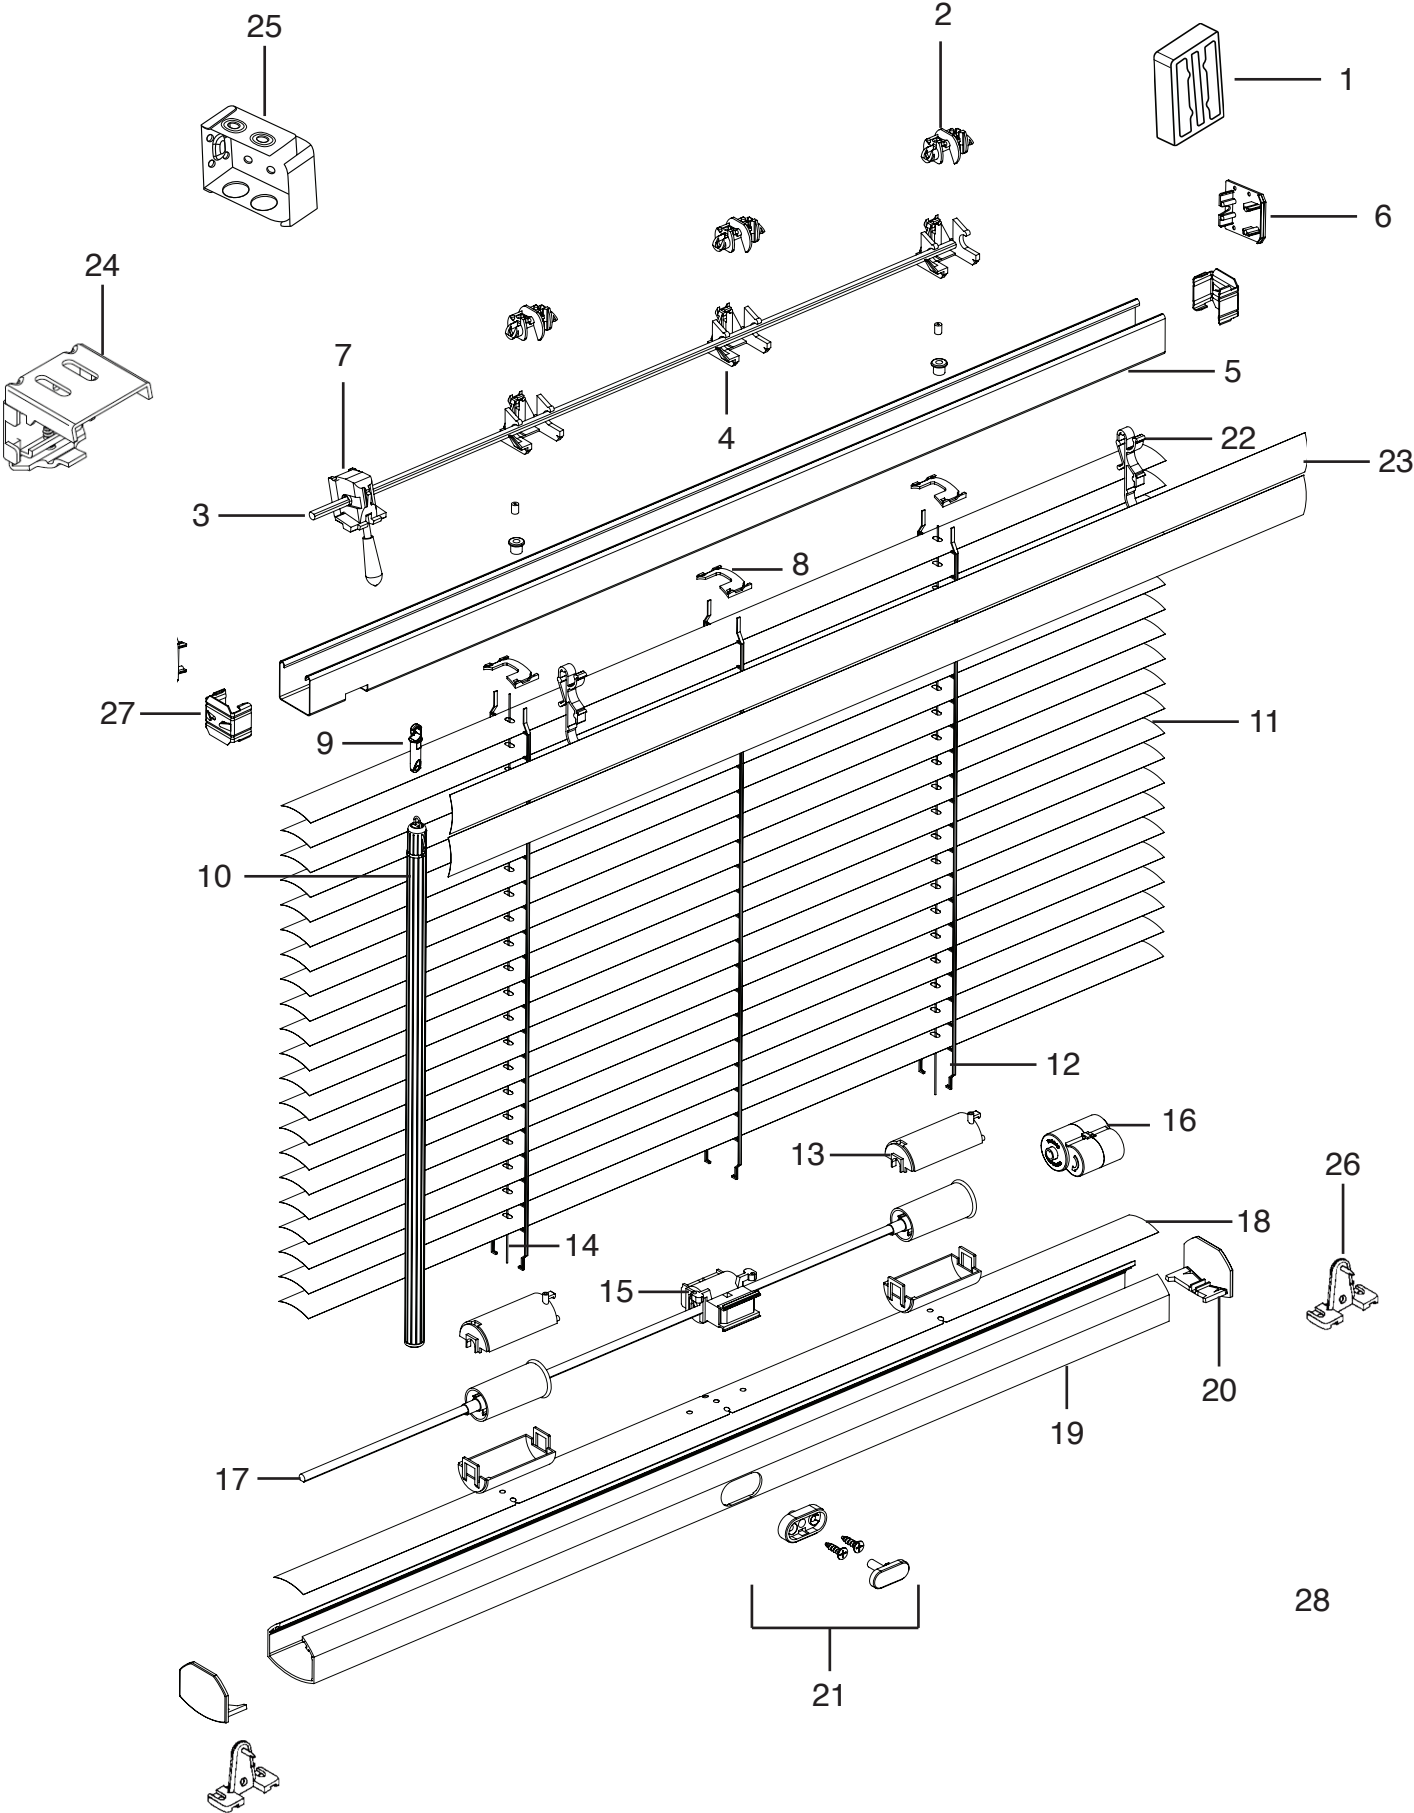

// Product Components Guide

ALTA
WINDOW FASHIONS
design simplified

ALUMINUM BLINDS

REVISED 5/13/24

SUMMARY OF REVISIONS

TABLE OF CONTENTS

Product Specifications

- Product Components - 1" Essentials (6 Gauge) & 1" Prime (8 Gauge) Blind 2-3
- Product Components - 2" Macro Blind 4-5

PRODUCT COMPONENTS – ESSENTIALS / PRIME BLIND

PRODUCT COMPONENTS – ESSENTIALS / PRIME BLIND

1. 3/8" Spacer Block
(Part# KIT-AB-001 2pk)
(Part# KIT-AB-002 3pk)
*not required on every blind
2. Tape Drum (Part# 5908570000)
3. Tilt Rod (Part# 5908027000)
4. Tape Drum Support (Part# 5908573000)
5. Headrail
6. Headrail End Cap
7. Wand Tilter (Part# 1023451)
8. Tape Spacer (Part# 5008136000)
9. Wand Extender (Part# 7008702000)
10. Clear Wands
12" (Part# 1027994)
20" (Part# 1027995)
30" (Part# 1027996)
40" (Part# 1027997)
50" (Part# 1027998)
60" (Part# 1027999)
70" (Part# 5008570000)
78" (Part# 5008578000)
90" (Part# 5008506000)
11. Slat
12. Cable Tape Ladder
13. Support Set (Spool Cover) (Part# 7300602000)
14. Cord
15. Assembly with screws (Part# 7300605000)
16. Motor
White (Part# 7300601000)
Blue (Part# 7300611000)
17. Steel V Shaft (Part# 2770004000)
18. Aluminum Filler Strip
19. Bottomrail
20. Bottomrail End Cap
21. Button Set
22. Valance Clip (Part# 1040360)
23. Double Slat Channel Valance (Optional) (Part# K17F512000105)
24. Hidden Installation Brackets
(Part# KIT1303 2pk)
25. Box Installation Brackets (Optional)
26. Hold Down Brackets
(Part# KIT2010) - Jamb - 3/4"
(Part# KIT2009) - Sill 3/8"
27. End Lock (ordered with Box Brackets) (Part# 5008542000)
28. Not Shown:
Installation Screw (# 6 x 1.5") (Part# KIT1029)