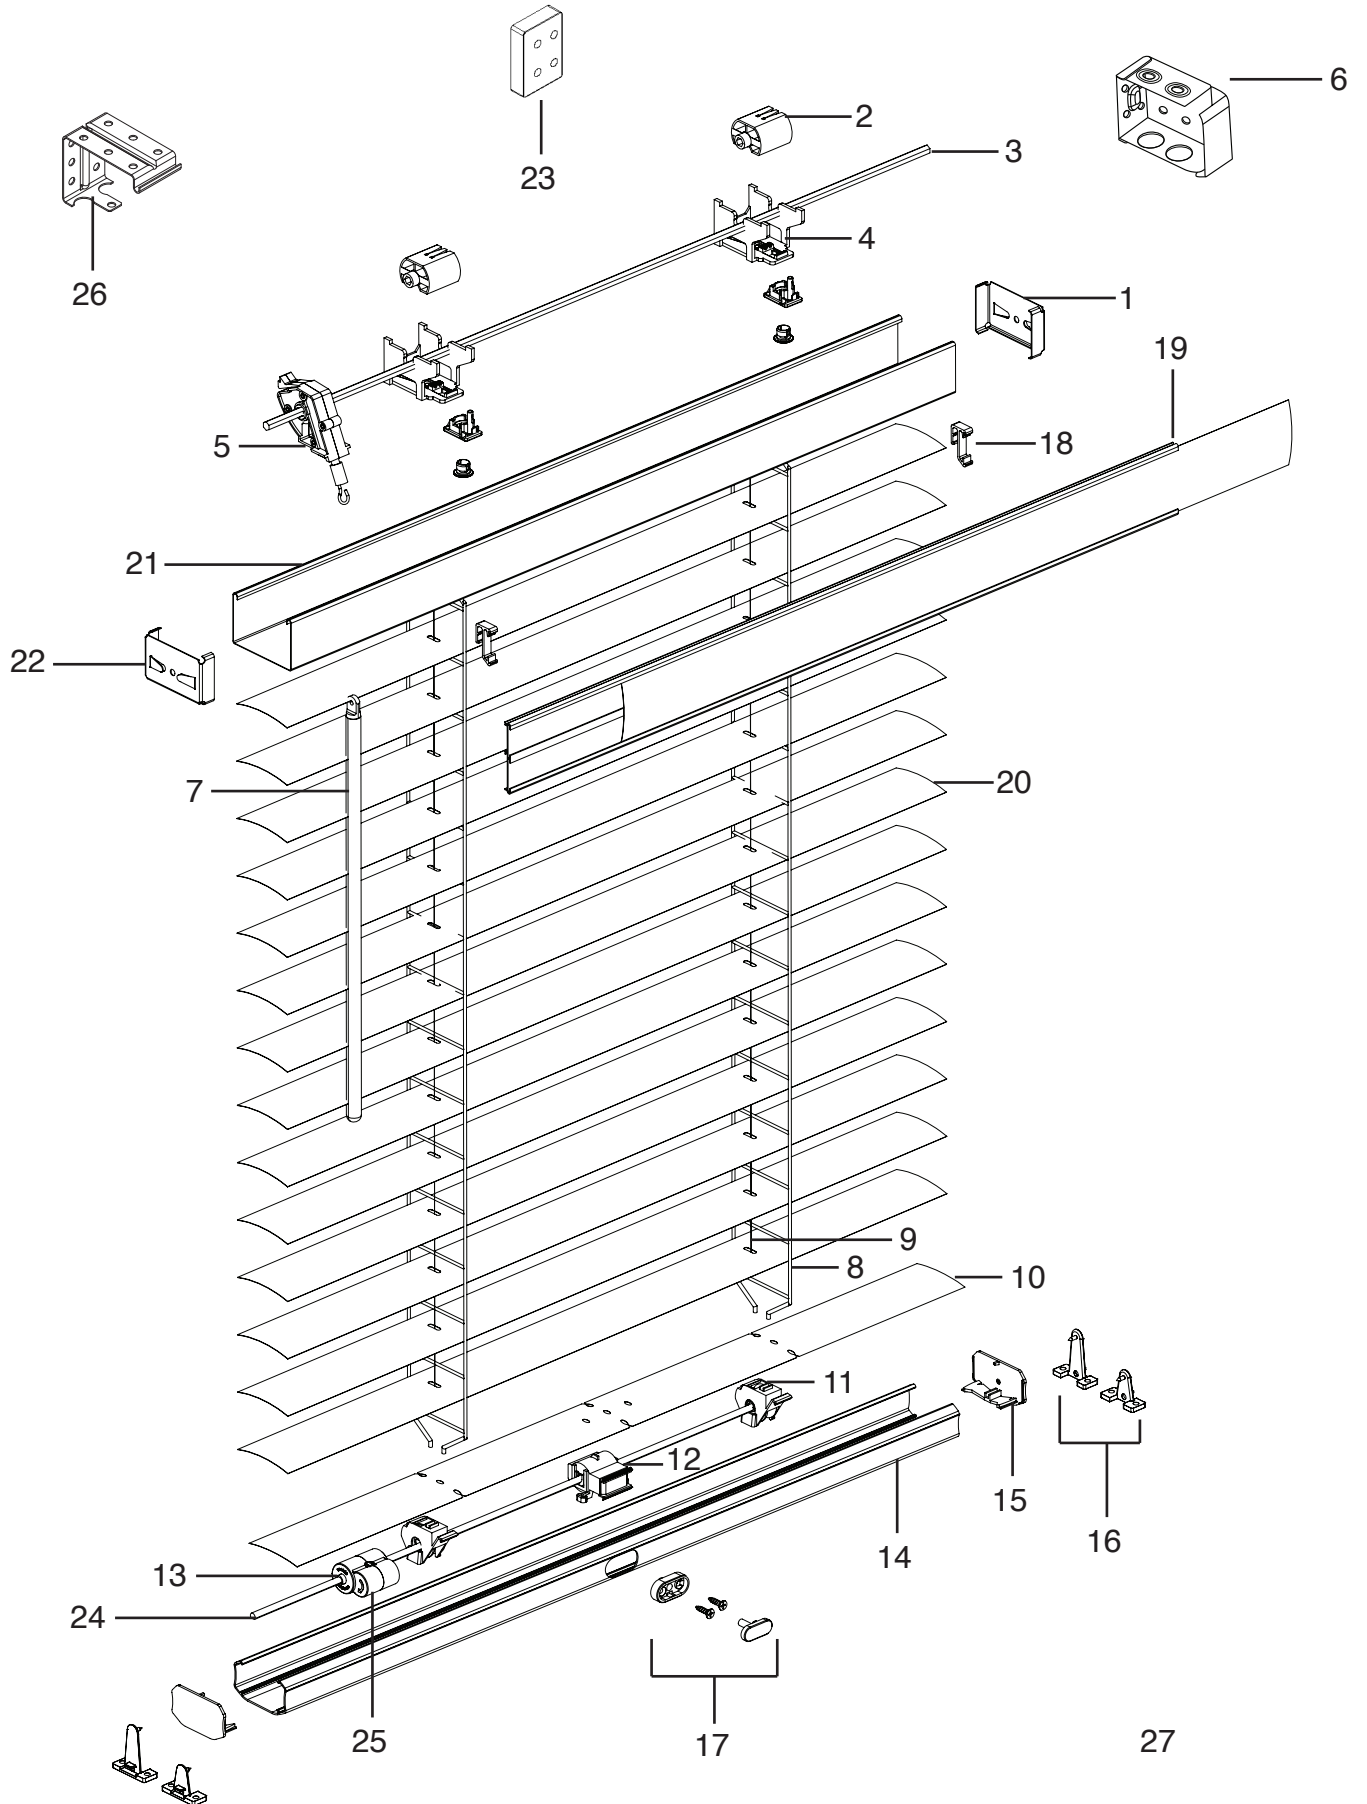

PRODUCT COMPONENTS – 2" MACRO BLIND